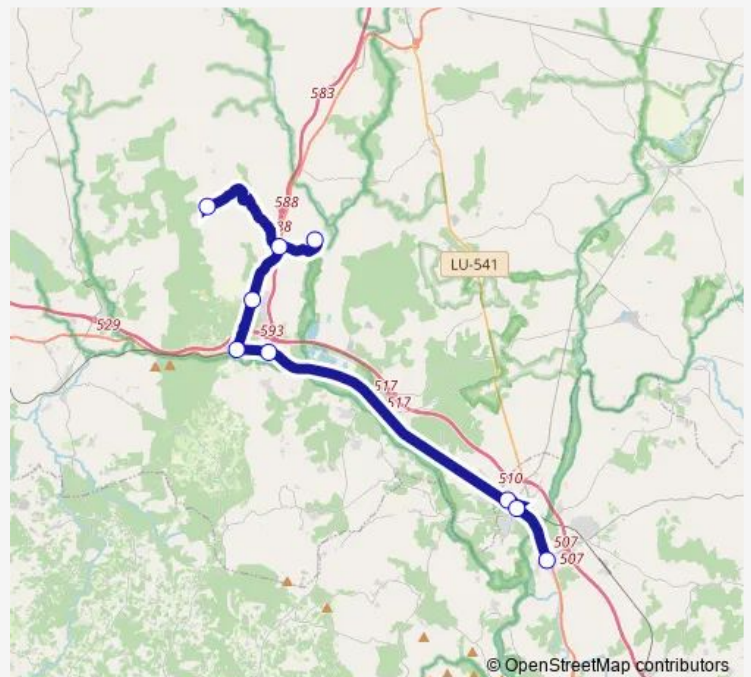

Monday 07:45

Tuesday 07:45

Wednesday 07:45

Thursday 07:45

Friday 07:45

Saturday —

Sunday —

Route info

Direction: AS Pallotas

Stops: 9

Trip Duration: 0 hour 50 min

■ XG636002 — Outeiro de Rei-As Pallotas

Direction

Outeiro DE Rei — AS Pallotas

9 stops

[Open route schedule](#)

Outeiro DE Rei

Rábade

IES RÍO Miño

Pacios (Dársena)

Labrego

Alto Silvosa

O Pazo

A Estrada

AS Pallotas

Route schedule

Outeiro DE Rei — AS Pallotas

Monday	14:50
Tuesday	14:50
Wednesday	14:10
Thursday	14:10
Friday	14:10
Saturday	—
Sunday	—

Route info

Direction: Outeiro DE Rei

Stops: 9

Trip Duration: 0 hour 50 min