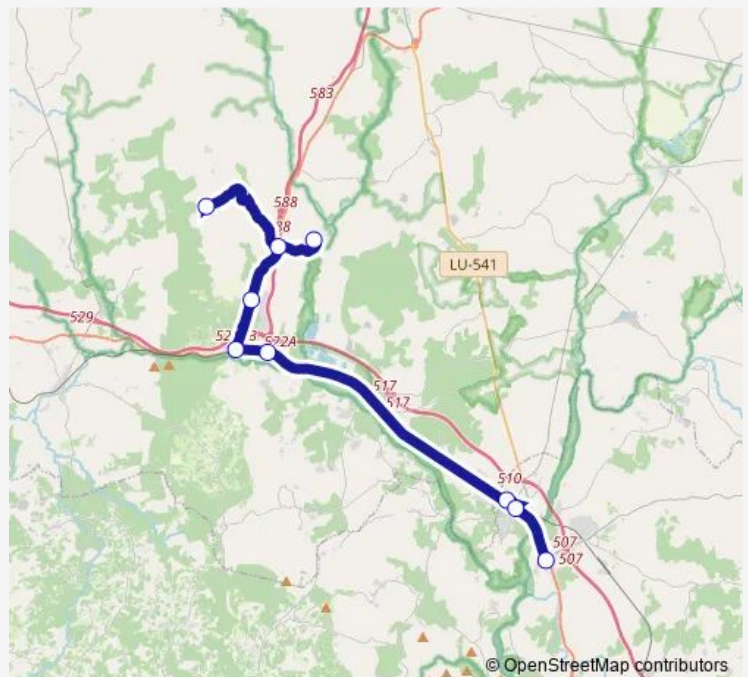

Route info

Direction: AS Pallotas

Stops: 9

Trip Duration: 0 hour 50 min

■ Xg636002 — Outeiro de Rei-As Pallotas

Direction

Outeiro DE Rei — AS Pallotas

9 stops

[Open route schedule](#)

Outeiro DE Rei

Rábade

IES RÍO Miño

Pacios (Dársena)

Labrego

Alto Silvosa

O Pazo

Route info

Direction: Outeiro DE Rei

Stops: 9

Trip Duration: 0 hour 50 min

Xg636002 Bus time schedules and route maps are available in an offline PDF at busmaps.com. Use the busmaps.com website to see live bus times, train schedule or subway schedule, and step-by-step directions for all public transit in Begonte