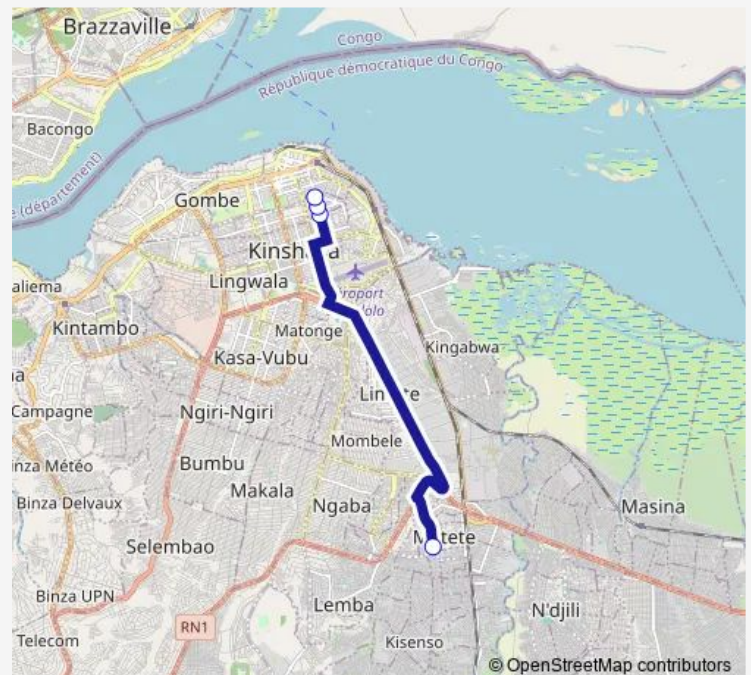

Bus Matete_TO_Zando

[Go to website](#)

Direction

Unknown — Unknown

5 stops

[Open route schedule](#)

Unknown

Unknown

Thursday 16:21

Friday 16:21

Saturday —

Sunday —

Route info

Direction: Unknown

Stops: 5

Trip Duration: 0 hour 49 min

■ Matete_TO_Zando

Direction

Unknown — Unknown

4 stops

[Open route schedule](#)

Unknown

Unknown

Unknown

Unknown

Route schedule

Unknown — Unknown

Monday	15:24
Tuesday	15:24
Wednesday	15:24
Thursday	15:24
Friday	15:24
Saturday	—
Sunday	—

Route info

Direction: Unknown

Stops: 4

Trip Duration: 0 hour 52 min