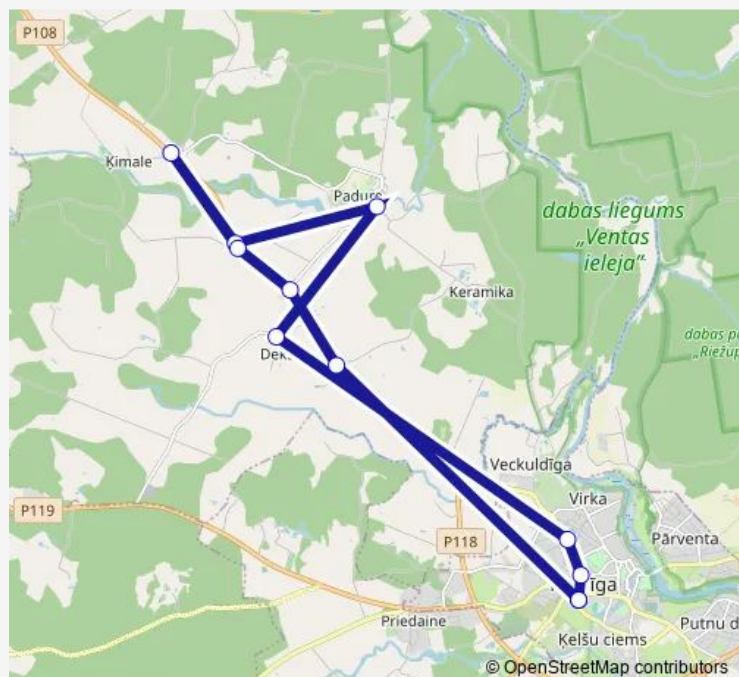

### Route schedule

Kuldīgas Ao — Kuldīgas Ao

Monday	16:15
Tuesday	16:15
Wednesday	16:15
Thursday	16:15
Friday	16:15
Saturday	—
Sunday	—

### Route info

Direction: Kuldīgas Ao

Stops: 11

Trip Duration: 0 hour 45 min

■ 6419 — Kuldīga-Padure-Ķimale-Kuldīga

BusMaps