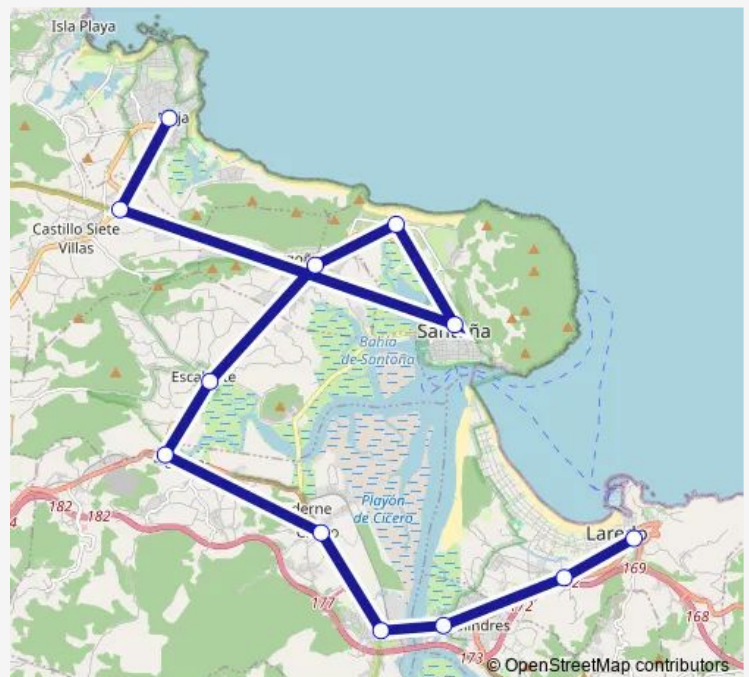

Bus ALSA - A3 Noj-Lar A3 Noja-Santoña-Laredo

[Go to website](#)

Direction

Noja — Laredo

12 stops

[Open route schedule](#)

Noja
Castillo Siete Villas
Santoña
Berria
Argoños
Escalante
Gama
Cicero
Treto
Colindres
La Pesquera
Laredo

Route schedule

Noja — Laredo

Monday	08:00-22:00
Tuesday	08:00-22:00
Wednesday	08:00-22:00
Thursday	08:00-22:00
Friday	08:00-22:00
Saturday	08:00-22:00
Sunday	10:30-22:00

Route info

Direction: Noja

Stops: 12

Trip Duration: 1 hour 15 min

■ ALSA - A3 Noj-Lar — A3 Noja-Santoña-Laredo

ALSA - A3 Noj-Lar Bus time schedules and route maps are available in an offline PDF at busmaps.com. Use the busmaps.com website to see live bus times, train schedule or subway schedule, and step-by-step directions for all public transit in Laredo