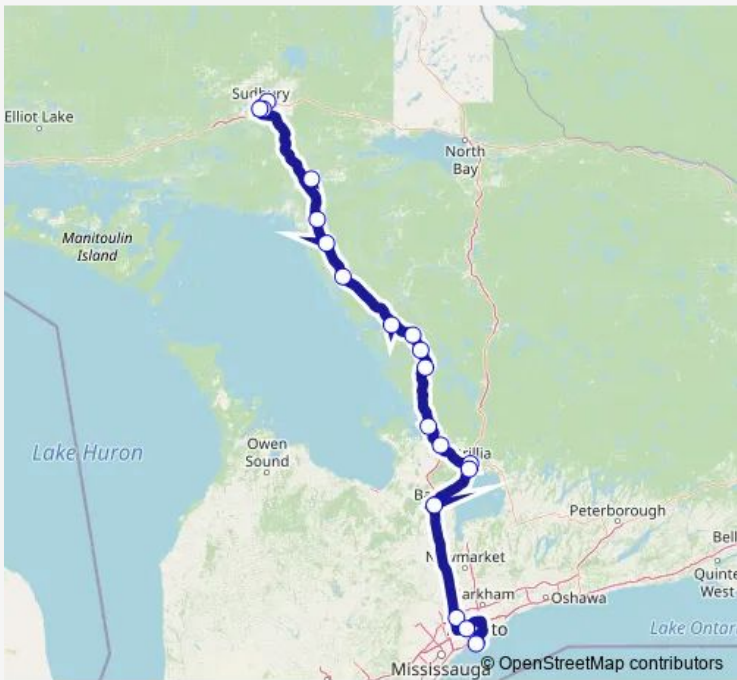

**Direction**  
 Sudbury — Toronto Union Station BUS Terminal  
 19 stops  
[Open route schedule](#)

- Sudbury
- Laurentian University
- Health Sciences North
- Alban
- KEY River
- Byng Inlet
- Pointe AU Baril
- Parry Sound
- Horseshoe Lake Rd
- Gordon Bay
- Mactier
- Port Severn
- Coldwater
- Orillia Transit
- Georgian College (Orillia)
- Barrie
- Vaughan - HWY 407 terminal
- Yorkdale
- Toronto Union Station BUS Terminal

**Route schedule**  
 Sudbury — Toronto Union Station BUS Terminal

Monday	16:30
Tuesday	16:30
Wednesday	16:30
Thursday	16:30
Friday	16:30
Saturday	16:30
Sunday	16:30

**Route info**  
 Direction: Sudbury  
 Stops: 19  
 Trip Duration: 6 hour 26 min

**Direction**

Sudbury — Yorkdale

7 stops

[Open route schedule](#)

Sudbury

Parry Sound

Orillia Transit

Georgian College (Orillia)

Barrie

Vaughan - HWY 407 terminal

Yorkdale