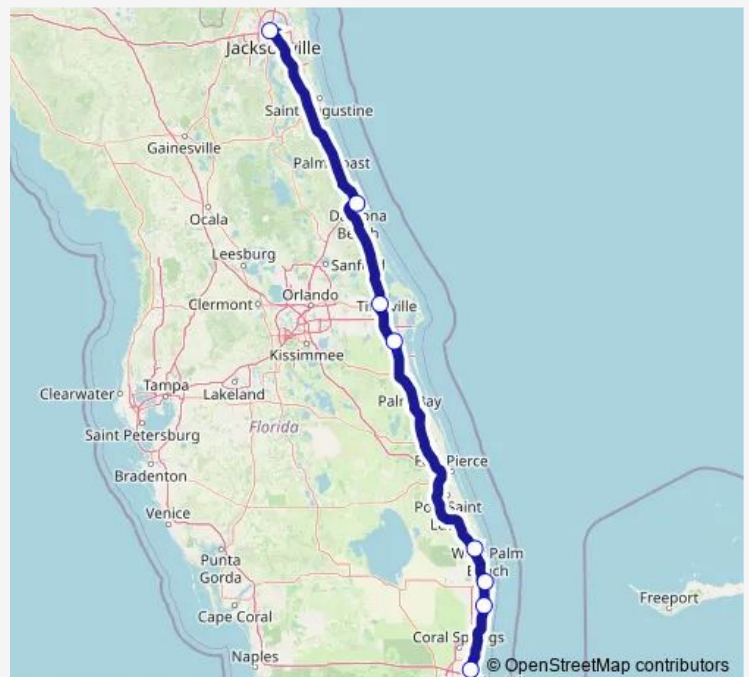

Boynton Beach Tri Rail Station

West Palm Beach Bus Station

Jupiter (Jupiter Shell)

Rockledge (Mobil)

Titusville (Sunshine Chevron)

Daytona Beach Bus Station

Jacksonville (Downtown)

Route schedule

Route info

Direction: Miami Intermodal Center

Stops: 9

Trip Duration: 8 hour 35 min

Direction

Jacksonville (Downtown) — Miami Intermodal Center

9 stops

[Open route schedule](#)