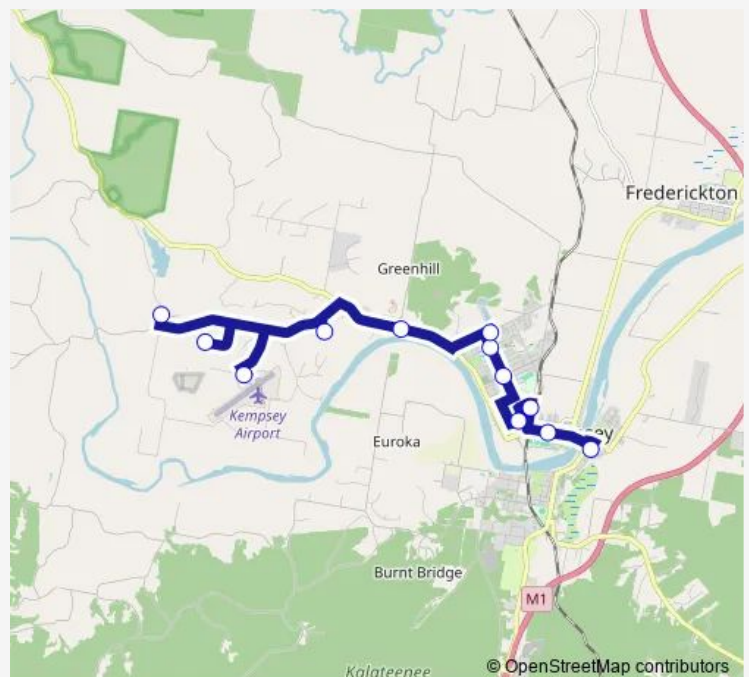

School Bus S962 Kempsey East PS to Yarravel Link Rd

[Go to website](#)

Direction

Kempsey East Public School, Innes St — Link Rd Opp Steeles Creek Rd

12 stops

[Open route schedule](#)

Kempsey East Public School, Innes St

Belgrave St Opp Holman St

St Joseph's Primary School, Kemp St

Kempsey West Public School, Marsh St

Kempsey High School, Sea St

Sea St At Leith St

St Paul's College

Green Hill Public School, River St

Ronella Dr Turnaround

Kempsey Airport

The Ponds Way Turnaround

Link Rd Opp Steeles Creek Rd

Route schedule

Kempsey East Public School, Innes St — Link Rd Opp Steeles Creek Rd

Monday	15:20
Tuesday	15:20
Wednesday	15:20
Thursday	15:20
Friday	15:20
Saturday	—
Sunday	—

Route info

Direction: Kempsey East Public School, Innes St

Stops: 12

Trip Duration: 0 hour 48 min

S962 — Kempsey East PS to Yarravel Link Rd

S962 School Bus time schedules and route maps are available in an offline PDF at busmaps.com. Use the busmaps.com website to see live bus times, train schedule or subway schedule, and step-by-step directions for all public transit in Kempsey