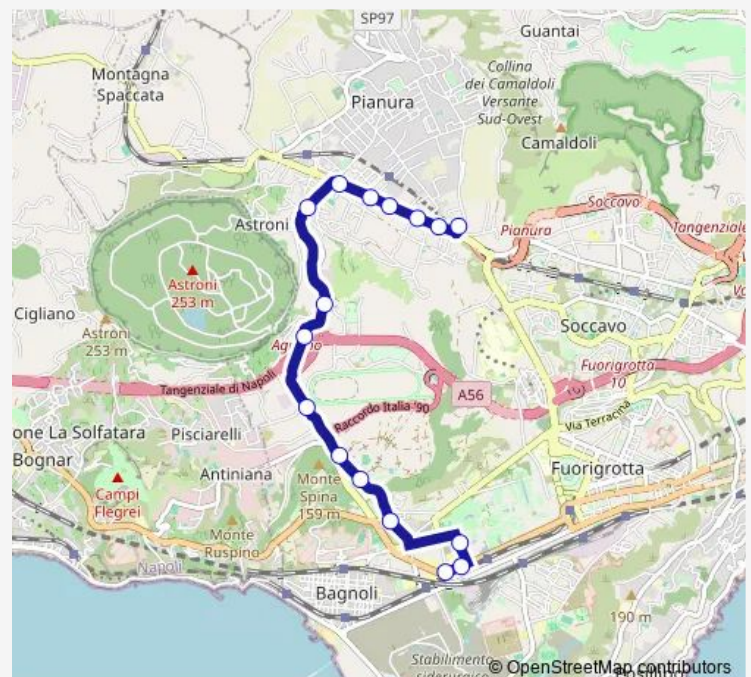

Montagna Spaccata - Villaggio Caritas

Montagna Spaccata

Montagna Spaccata - Villaggio Italsider

Montagna Spaccata-Campanile

Montagna Spaccata-Padula

Padula - Montagna Spaccata

Route schedule

Kennedy - Itis Righi — Padula - Montagna Spaccata

Monday 13:10-15:10

Tuesday 13:10-15:10

Wednesday 13:10-15:10

Thursday 13:10-15:10

Friday 13:10-15:10

Saturday —

Sunday —

Route info

Direction: Kennedy - Itis Righi

Stops: 16

Trip Duration: 0 hour 45 min

S4B

Direction

Padula - Montagna Spaccata — Kennedy - Itis Righi

36 stops

[Open route schedule](#)

Friday 07:05

Saturday —

Sunday —

Route info

Direction: Padula - Montagna Spaccata

Stops: 36

Trip Duration: 0 hour 51 min

Cintia - Tangenziale