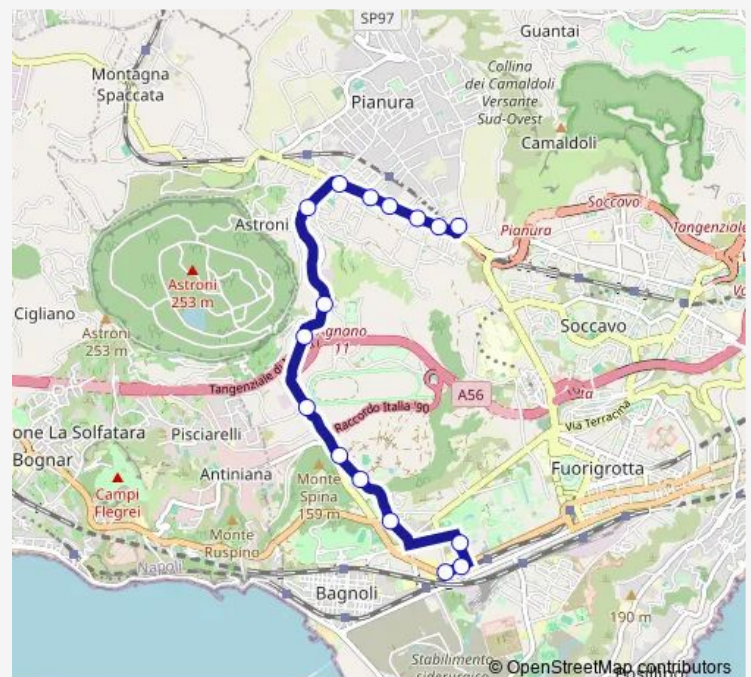

Montagna Spaccata - Villaggio Caritas

Montagna Spaccata

Montagna Spaccata - Villaggio Italsider

Montagna Spaccata-Campanile

Montagna Spaccata-Padula

Padula - Montagna Spaccata

Route schedule

Kennedy - Itis Righi — Padula - Montagna Spaccata

Monday 13:10-15:10

Tuesday 13:10-15:10

Wednesday 13:10-15:10

Thursday 13:10-15:10

Friday 13:10-15:10

Saturday —

Sunday —

Route info

Direction: Kennedy - Itis Righi

Stops: 16

Trip Duration: 0 hour 30 min

S4b

Direction

Padula - Montagna Spaccata — Kennedy - Itis Righi

36 stops

[Open route schedule](#)

Friday 07:05

Saturday —

Sunday —

Route info

Direction: Padula - Montagna Spaccata

Stops: 36

Trip Duration: 0 hour 50 min

Cintia - Tangenziale