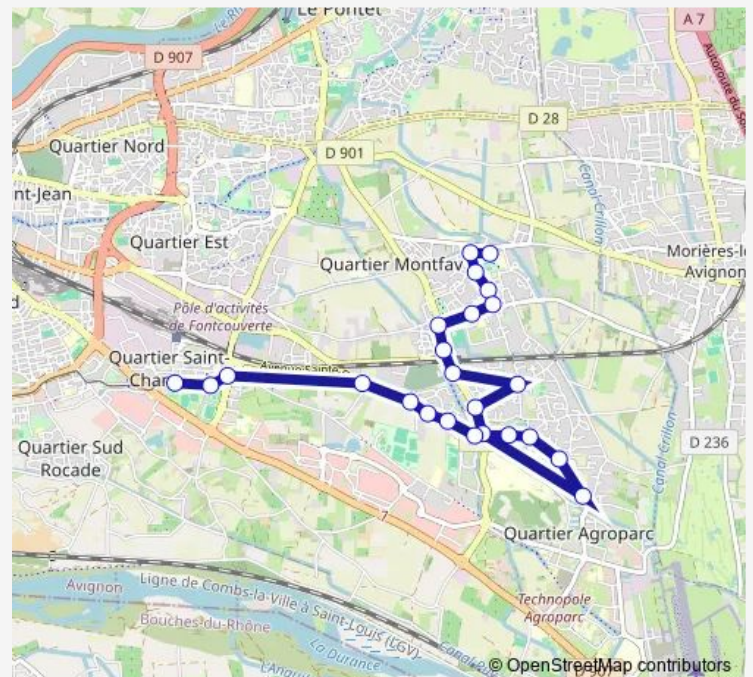

### Route schedule

St Chamand — Clg Alphonse Tavan

Monday 07:29-13:30

Tuesday 07:29-13:30

Wednesday 07:29-08:33

Thursday 07:29-13:30

Friday 07:29-13:30

Saturday —

### Route info

Direction: St Chamand

Stops: 24

Trip Duration: 0 hour 25 min

■ M2 — ST Chamand / Montfavet - College Tavan

Etoiles

Les Martines

Clg Alphonse Tavan