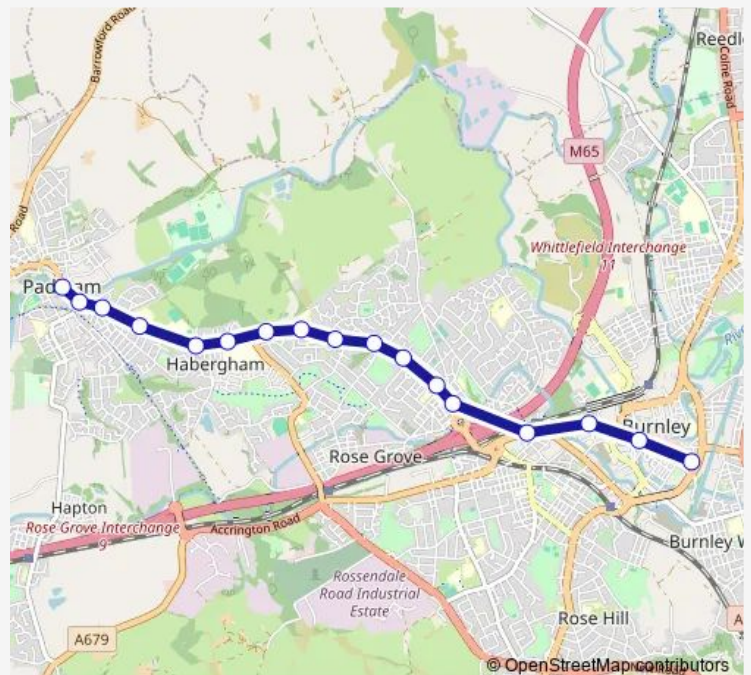

Kiddrow Lane

Byron Street

Cowley Crescent

Milton Street

Victoria Road

Bridge Inn

Town Hall

Route schedule

Bus Station — Town Hall

Monday —

Tuesday —

Wednesday —

Thursday 09:30-17:30

Friday —

Saturday —

Sunday —

Route info

Direction: Bus Station

Stops: 17

Trip Duration: 0 hour 15 min

■ M2 — Burnley - Clitheroe

BusMaps

Direction

Bridge Inn — Bus Station

16 stops

[Open route schedule](#)

Bridge Inn

Victoria Road

Milton Street

Whitegate

Byron Street

Kiddrow Lane