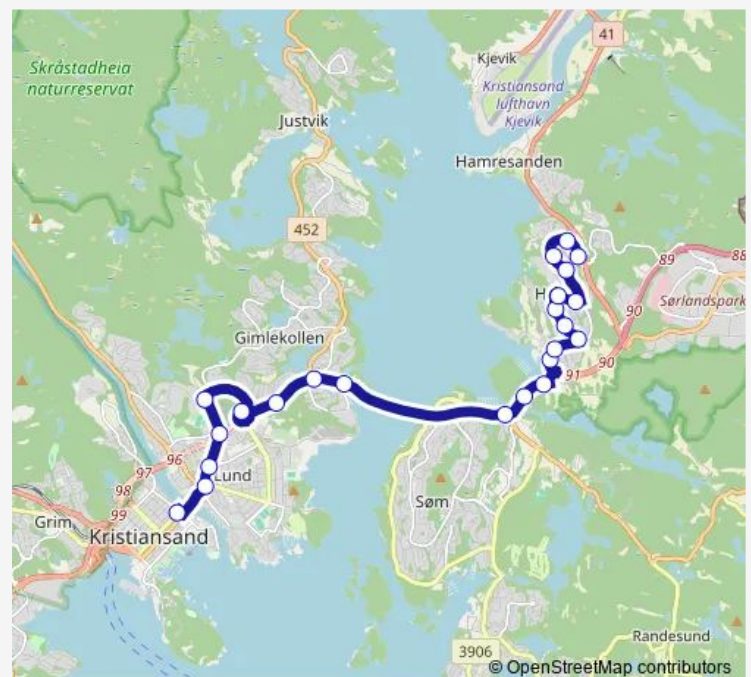

Lund Torv

Route schedule

Grovikheia — Tollbodgata

Monday 07:20

Tuesday 07:20

Wednesday 07:20

Thursday 07:20

Friday 07:20

Saturday —

Sunday —

Route info

Direction: Grovikheia

Stops: 24

Trip Duration: 0 hour 23 min

M2 — Hånes - Voiebyen

Kvadraturen videregående skole

Rådhuset

Tollbodgata

Direction

Kvadraturen videregående skole — Grovikheia

23 stops

[Open route schedule](#)

Kvadraturen videregående skole

Lund Torv