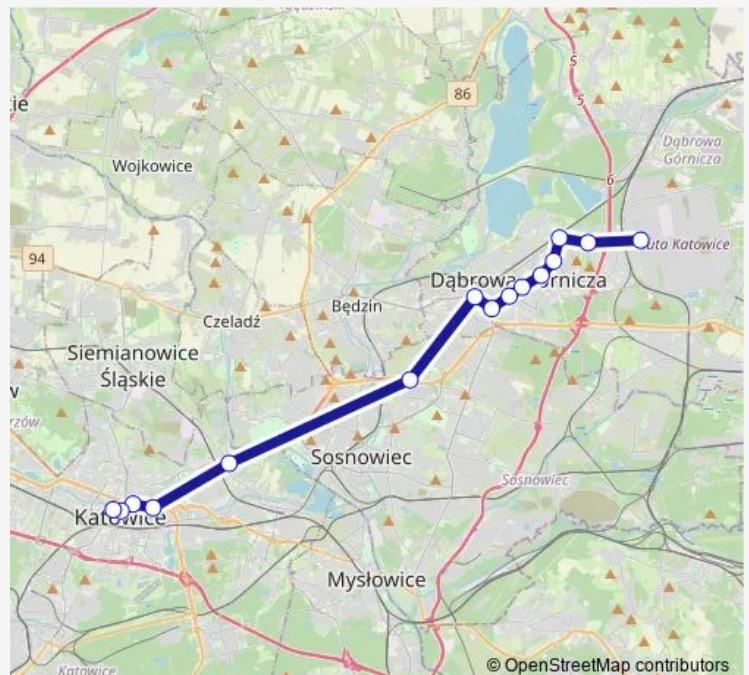

### Route schedule

Tworzeń Huta Katowice — Katowice Piotra Skargi

Monday 05:01-22:11

Tuesday 05:01-22:11

Wednesday 05:01-22:11

Thursday 05:01-22:11

Friday 05:01-22:11

Saturday —

### Route info

Direction: Tworzeń Huta Katowice

Stops: 15

Trip Duration: 0 hour 45 min

M2

BusMaps