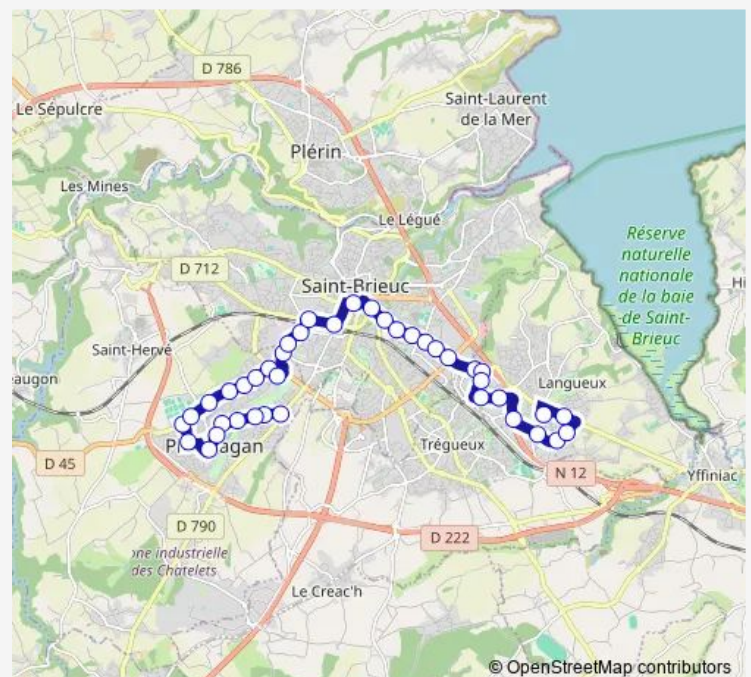

### Direction

Lorraine — Poste

40 stops

[Open route schedule](#)

Lorraine

Alsace

Bretagne

Bosquet

Gare Centre

### Route schedule

Lorraine — Poste

Monday 05:08

Tuesday 05:08

Wednesday 05:08

Thursday 05:08

Friday 05:08

Saturday 05:08

### Route info

Direction: Lorraine

Stops: 40

Trip Duration: 0 hour 40 min

M2 — Ploufragan - Languieux

Centre-Les Champs

Gouëdic

Poutrin