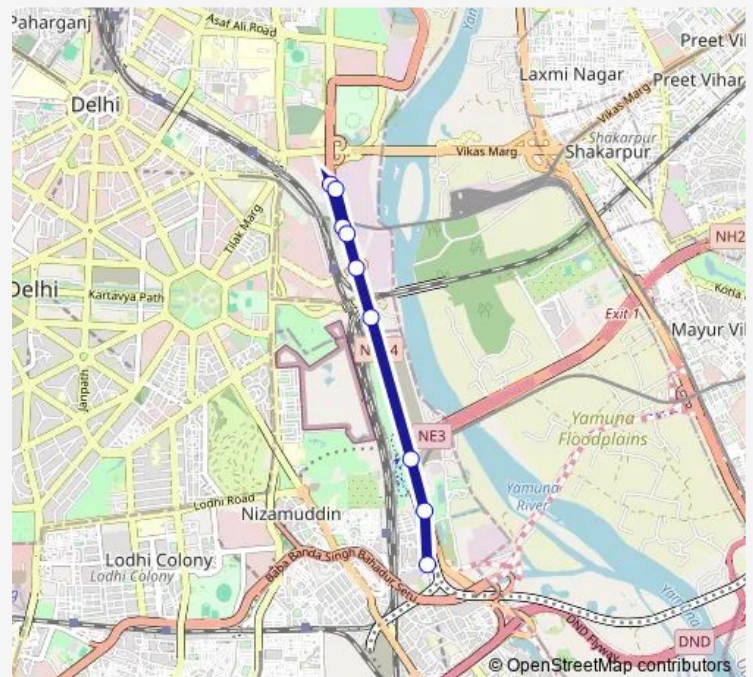

Bus 318stdown

[Go to website](#)

Direction

Indraprastha Depot — Sarai Kale Khan Isbt Terminal

9 stops

[Open route schedule](#)

Indraprastha Depot

IP Power Station / ITO Ring Road

IP Power House / ITO Ring Road

Indraprastha Depot

Pragati Power Station

Railway Road Bridge

Nizamuddin Road Bridge

Isbt Sarai Kale Khan

Sarai Kale Khan Isbt Terminal

Route schedule

Indraprastha Depot — Sarai Kale Khan Isbt Terminal

Monday 05:03-16:25

Tuesday 05:03-16:25

Wednesday 05:03-16:25

Thursday 05:03-16:25

Friday 05:03-16:25

Saturday 05:03-16:25

Sunday 05:03-16:25

Route info

Direction: Indraprastha Depot

Stops: 9

Trip Duration: 0 hour 19 min

■ 318stdown

BusMaps

318stdown Bus time schedules and route maps are available in an offline PDF at busmaps.com. Use the busmaps.com website to see live bus times, train schedule or subway schedule, and step-by-step directions for all public transit in New Delhi