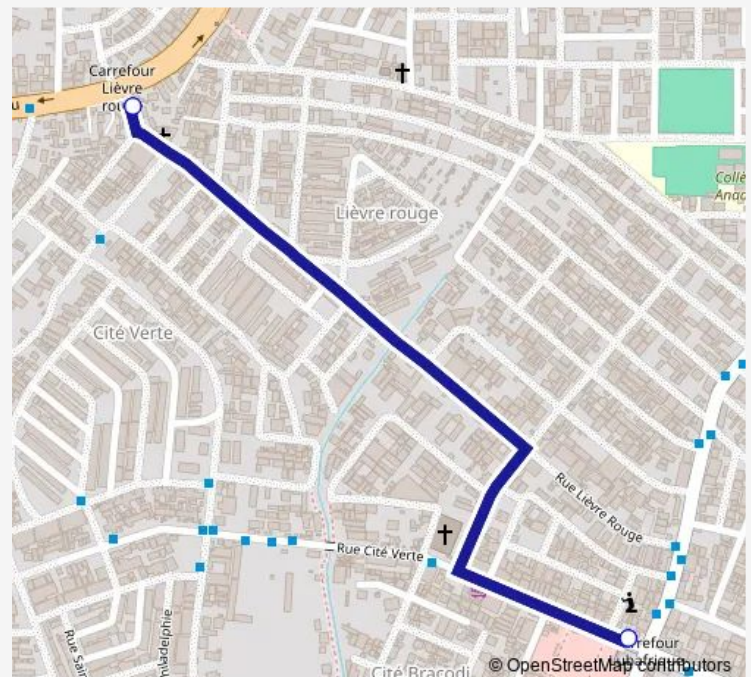

Bus woro woro : Lubafrique ↔ Marché Bagnon

[Go to website](#)

Direction

Lubafrique — Marché Bagnon

2 stops

[Open route schedule](#)

Lubafrique

Marché Bagnon

Route schedule

Lubafrique — Marché Bagnon

Monday	06:00
Tuesday	06:00
Wednesday	06:00
Thursday	06:00
Friday	06:00
Saturday	06:00
Sunday	06:00

Route info

Direction: Lubafrique

Stops: 2

Trip Duration: 0 hour 7 min

■ woro woro : Lubafrique ↔ Marché Bagnon

Direction

Marché Bagnon — Lubafrique

2 stops

[Open route schedule](#)

Marché Bagnon

Lubafrique

Route schedule

Marché Bagnon — Lubafrique

Monday	06:00
Tuesday	06:00
Wednesday	06:00
Thursday	06:00
Friday	06:00
Saturday	06:00
Sunday	06:00

Route info

Direction: Marché Bagnon

Stops: 2

Trip Duration: 0 hour 6 min

Bus time schedules and route maps are available in an offline PDF at busmaps.com. Use the busmaps.com website to see live bus times, train schedule or subway schedule, and step-by-step directions for all public transit in Abidjan