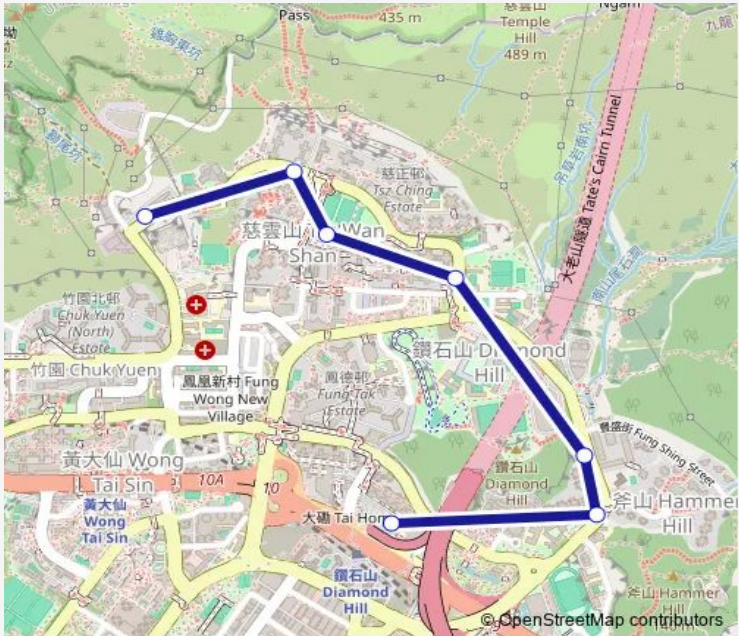

Bus 19m Diamond Hill Station Public Transport Interchange - TSZ WAN Shan (Shatin Pass Estate) (Supplementary Service)

[Go to website](#)

Direction
 Diamond Hill Station Public Transport Interchange — TSZ WAN Shan Road, Outside WO TIN House, Shatin Pass Estate

7 stops

[Open route schedule](#)

- Diamond Hill Station Public Transport Interchange
- Hammer Hill Road, Outside Grand View Garden Commercial AND CAR Park Block
- Po Kong Village Road, Opposite TO FU YAN House, FU Shan Estate|Po Kong Village Road, Outside Abounding Grace Baptist Church
- TSZ WAN Shan Road, Opposite TAK OI Secondary School|Tsz WAN Shan Road, Opposite TO TAK OI Secondary School
- WAI WAH Street, Outside TSZ WAN Shan Shopping Centre
- TSZ WAN Shan Road, Outside OI YIN House, TSZ OI Court|Tsz WAN Shan Road, Outside OI YIN House, TSZ OI Court|Tsz WAN Shan Road, Outside OI YIN House, TSZ OI Court
- TSZ WAN Shan Road, Outside WO TIN House, Shatin Pass Estate

Route schedule
 Diamond Hill Station Public Transport Interchange — TSZ WAN Shan Road, Outside WO TIN House, Shatin Pass Estate

Monday	07:00-23:00
Tuesday	07:00-23:00
Wednesday	07:00-23:00
Thursday	07:00-23:00
Friday	07:00-23:00
Saturday	07:00-23:00
Sunday	07:00-23:00

Route info

Direction: Diamond Hill Station Public Transport Interchange

Stops: 7

Trip Duration: 0 hour 12 min

Direction

TSZ WAN Shan Road, Outside WO TIN House, Shatin Pass Estate — Diamond Hill Station Public Transport Interchange