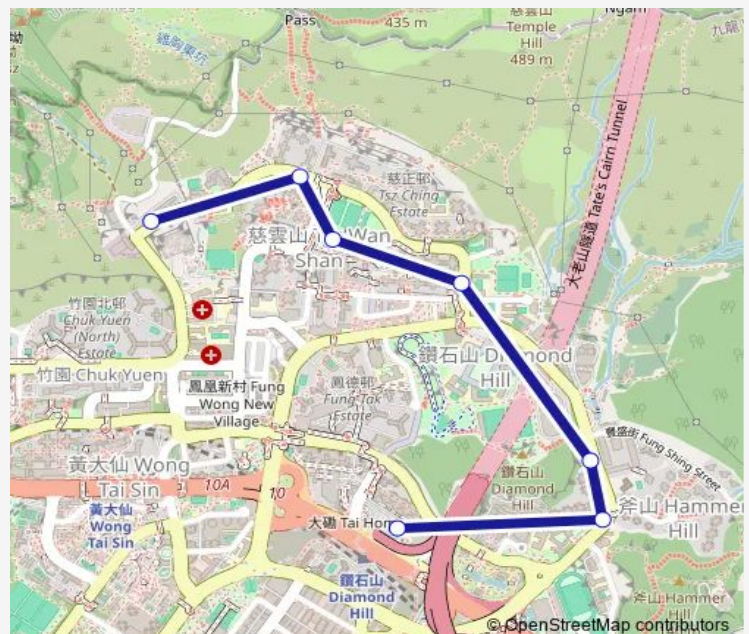

TSZ WAN Shan Road, Opposite TAK OI Secondary School|Tsz WAN Shan Road, Opposite TO TAK OI Secondary School

WAI WAH Street, Outside TSZ WAN Shan Shopping Centre

TSZ WAN Shan Road, Outside OI YIN House, TSZ OI Court|Tsz WAN Shan Road, Outside OI YIN House, TSZ OI Court|Tsz WAN Shan Road, Outside OI YIN House, TSZ OI Court

TSZ WAN Shan Road, Outside WO TIN House, Shatin Pass Estate

Route schedule

Diamond Hill Station Public Transport Interchange — TSZ WAN Shan Road, Outside WO TIN House, Shatin Pass Estate

Monday	07:00-23:00
Tuesday	07:00-23:00
Wednesday	07:00-23:00
Thursday	07:00-23:00
Friday	07:00-23:00
Saturday	07:00-23:00
Sunday	07:00-23:00

Route info

Direction: Diamond Hill Station Public Transport Interchange

Stops: 7

Trip Duration: 0 hour 13 min

Direction

TSZ WAN Shan Road, Outside WO TIN House, Shatin Pass Estate — Diamond Hill Station Public Transport Interchange

Wednesday 06:45-22:45

Thursday 06:45-22:45

Friday 06:45-22:45

Saturday 06:45-22:45

Sunday 06:45-22:45

Route info

Direction: TSZ WAN Shan Road, Outside WO TIN House, Shatin Pass Estate

Stops: 9