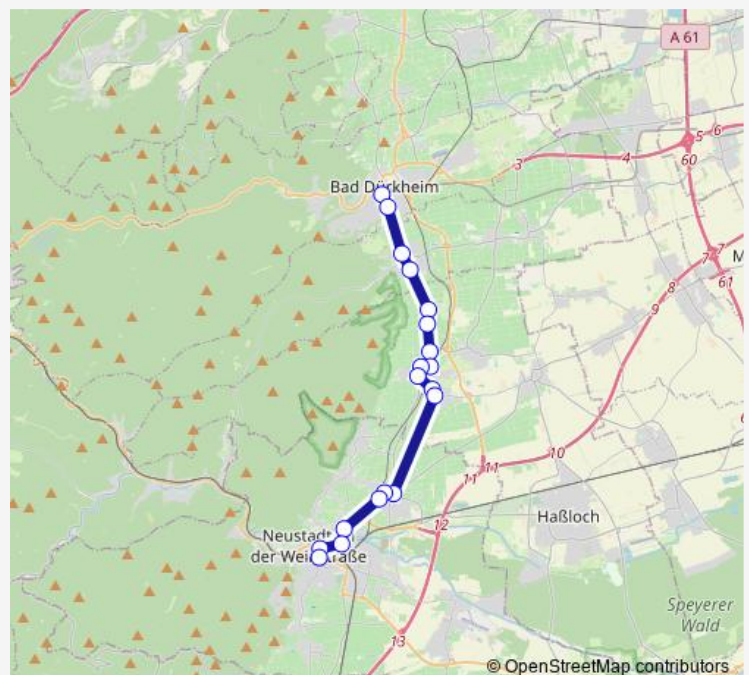

### Route schedule

Neustadt, Hauptbahnhof — Bad Dürkheim, Bahnhof

Monday	22:45-01:08 <sup>+1</sup>
Tuesday	22:45-01:08 <sup>+1</sup>
Wednesday	22:45-01:08 <sup>+1</sup>
Thursday	22:45-01:08 <sup>+1</sup>
Friday	22:45-01:55 <sup>+1</sup>
Saturday	22:45-01:55 <sup>+1</sup>
Sunday	22:45-01:08 <sup>+1</sup>

### Route info

Direction: Neustadt, Hauptbahnhof

Stops: 18

Trip Duration: 0 hour 27 min

## Route info

Direction: Bad Dürkheim, Bahnhof

Stops: 19

Trip Duration: 0 hour 27 min

## Route info

Direction: Neustadt, Hauptbahnhof

Stops: 18

Trip Duration: 0 hour 33 min