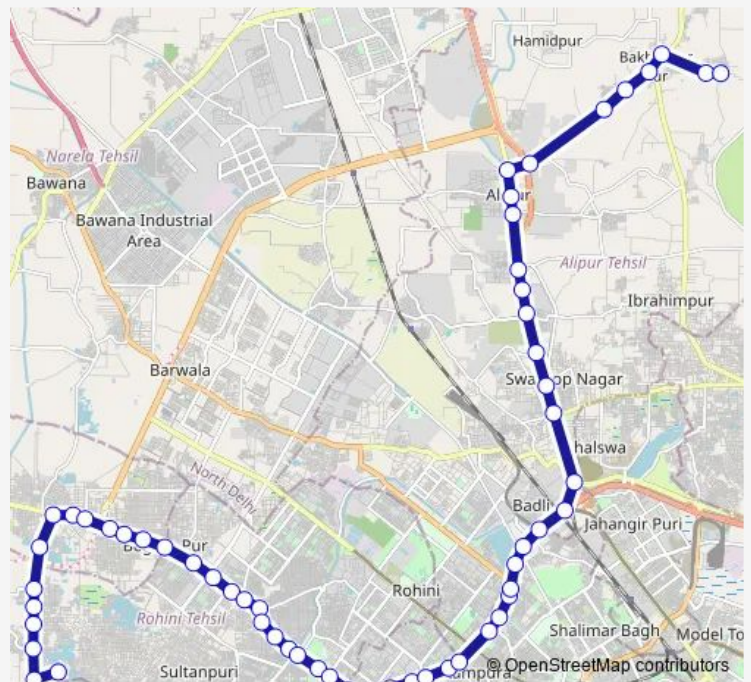

Brahm shakti hospital

Krishna Vihar

Krishna Vihar

Route schedule

Rani Khera Depot 2 — Tiggi Pur Village

Monday 04:18-08:30

Tuesday 04:18-08:30

Wednesday 04:18-08:30

Thursday 04:18-08:30

Friday 04:18-08:30

Saturday 04:18-08:30

Sunday 04:18-08:30

Route info

Direction: Rani Khera Depot 2

Stops: 58

Trip Duration: 2 hour 13 min