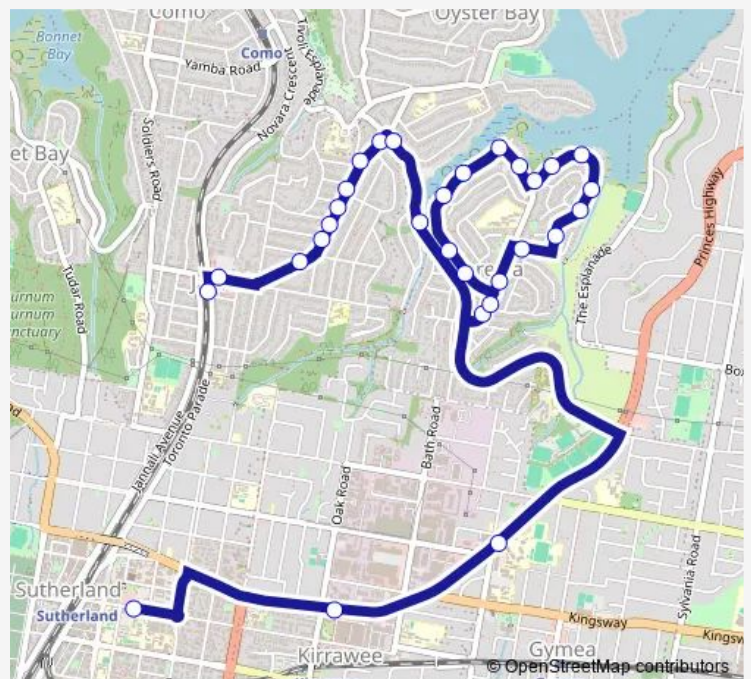

School Bus S291 Jannali Station to St Patricks PS via Kareela

[Go to website](#)

Direction

Jannali Station, Railway Cres — Flora St Before Merton St

30 stops

[Open route schedule](#)

- Jannali Station, Railway Cres
- Box Rd At Box Lane
- Georges River Rd Before First Av
- Georges River Rd At Second Av
- Georges River Rd At Third Av
- Georges River Rd At Fourth Av
- Georges River Rd Opp The Circle
- Georges River Rd At Samuels Av
- Georges River Rd Before Carvers Rd
- Carvers Rd Before Loves Av
- Carvers Rd At Bates Dr
- Kareela Village, Freya St
- Siandra Dr After Freya St
- Siandra Dr Before Struen Marie St
- Siandra Dr Opp Struen Marie St
- 106 Siandra Dr
- Siandra Dr Opp Freya St
- Freya Street Reserve, Freya St
- Ingrid Rd Opp Tradewinds PI
- 16 Ingrid Rd
- Ingrid Rd Before Pascha PI

Route schedule

Jannali Station, Railway Cres — Flora St Before Merton St

Monday	07:43
Tuesday	07:43
Wednesday	07:43
Thursday	07:43
Friday	07:43
Saturday	—
Sunday	—

Route info

Direction: Jannali Station, Railway Cres

Stops: 30

Trip Duration: 0 hour 32 min

S291 — Jannali Station to St Patricks PS via Kareela

Ingrid Rd After Pascha Pl

Ingrid Rd Opp Moonbi Pl

Ingrid Rd Opp Rainbow Pl

Solo St At Anitra Av

Freya St Opp Rival St

Freya St Opp Kareela Village

GyMEA Technology High School, Princes Hwy

Princes Hwy Before Oak Rd

Flora St Before Merton St

S291 School Bus time schedules and route maps are available in an offline PDF at busmaps.com. Use the busmaps.com website to see live bus times, train schedule or subway schedule, and step-by-step directions for all public transit in Sydney