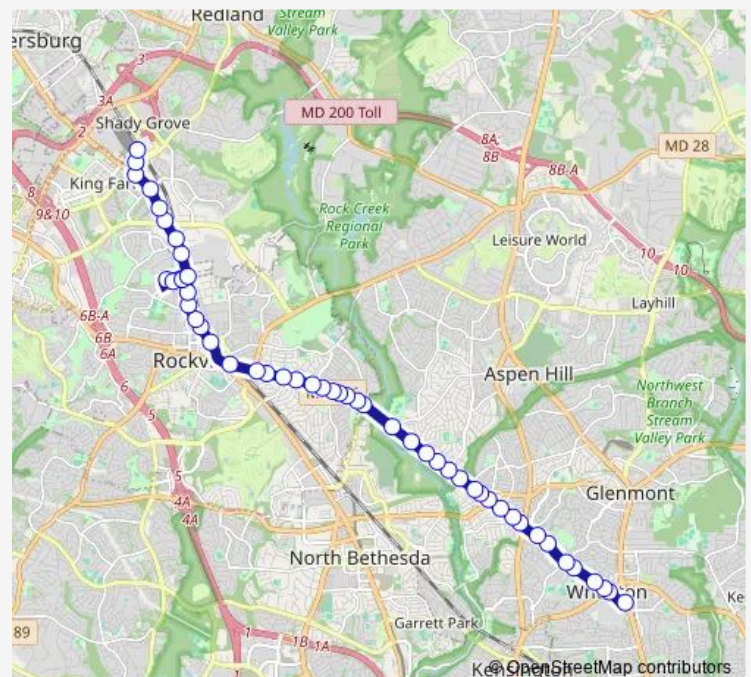

Hungerford Dr+Beall Av

Rockville+Bay D

Veirs Mill Rd+Dodge St

Route schedule

Shady Grove+Bay C — Wheaton+Bay A

Monday 05:06-18:40

Tuesday 05:06-18:40

Wednesday 05:06-18:40

Thursday 05:06-18:40

Friday 05:06-23:30

Saturday 06:58-18:27

Sunday 08:33-16:30

Route info

Direction: Shady Grove+Bay C

Stops: 53

Trip Duration: 0 hour 47 min

Q6 — Veirs Mill Road

Veirs Mill Rd+1 St

Veirs Mill Rd+Woodburn Rd

Veirs Mill Rd+Edmonston Dr

Veirs Mill Rd+Clagett Dr

Veirs Mill Rd+Broadwood Dr

Veirs Mill Rd+Okinawa Av

Veirs Mill Rd+Midway Av

Direction: Wheaton+Bay C

Stops: 51

Trip Duration: 0 hour 42 min

Veirs Mill Rd+Okinawa Av

Veirs Mill Rd+Broadwood Dr

Veirs Mill Rd+Clagett Dr

Veirs Mill Rd+Edmonston Dr

Veirs Mill Rd+Woodburn Rd