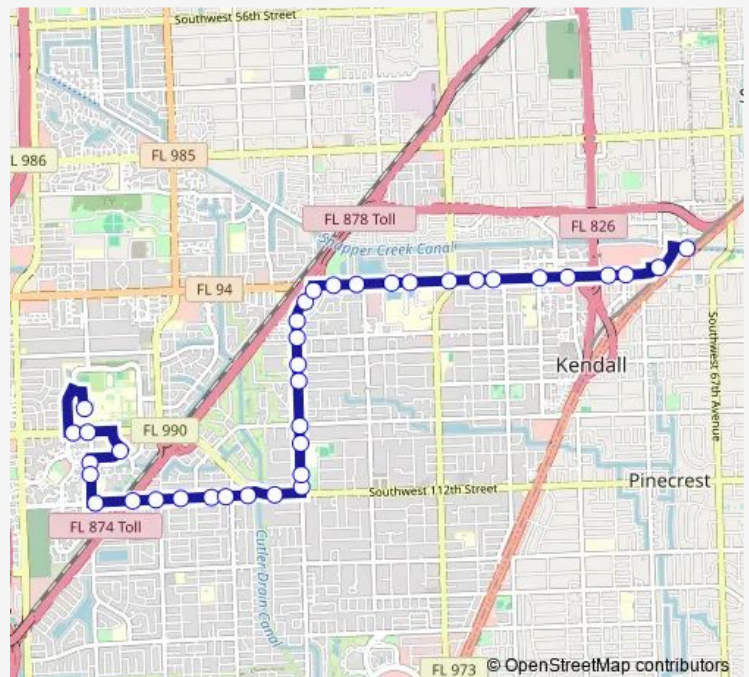

SW 97 AV & SW 94 St

### Route schedule

Miami Dade College Building M — Dadeland North BAY 1

Monday 06:00-20:15

Tuesday 06:00-20:15

Wednesday 06:00-20:15

Thursday 06:00-20:15

Friday 06:00-20:15

Saturday —

### Route info

Direction: Miami Dade College Building M

Stops: 37

Trip Duration: 0 hour 27 min

Mtrokil — Metrolink - Killian Pkwy

SW 97 AV & SW 92 St

SW 97 AV & # 9101

SW 97 AV & SW 88 St