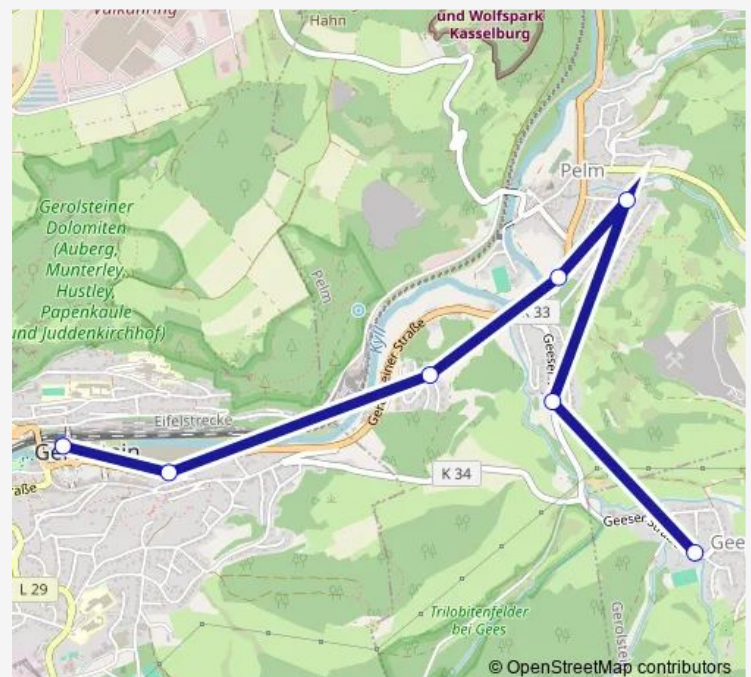

Thursday 07:05

Friday 07:05

Saturday —

Sunday —

Route info

Direction: Gees, In der Langwies

Stops: 7

Trip Duration: 0 hour 15 min

Direction

Berlingen, Ortsmitte — Rockeskyll, Gemeindehaus

5 stops

[Open route schedule](#)

Berlingen, Ortsmitte

Hohenfels, Gerolsteiner Str.

Essingen, Bergstraße

Rockeskyll, Auf dem Steeg

Friday 12:05

Saturday —

Sunday —

Route info

Direction: Gerolstein, GS Waldstrasse/Hrf

Stops: 14

Trip Duration: 0 hour 32 min

Direction

Stops: 10

Trip Duration: 0 hour 22 min

535 Bus time schedules and route maps are available in an offline PDF at busmaps.com. Use the busmaps.com website to see live bus times, train schedule or subway schedule, and step-by-step directions for all public transit in Daun