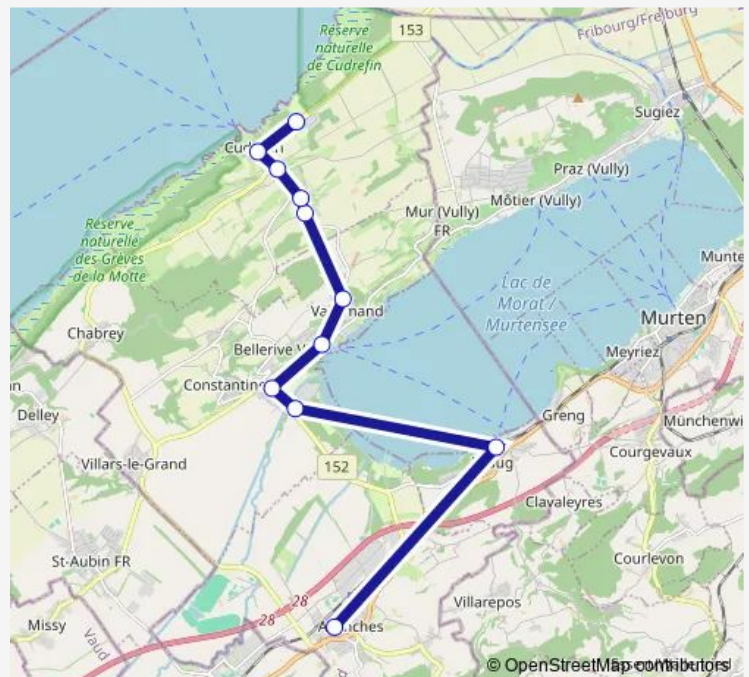

### Direction

Avenches, Collège Sous-Ville — Cudrefin, camping

11 stops

[Open route schedule](#)

Avenches, Collège Sous-Ville

Faug, gare

Salavaux, école

Salavaux, poste

Vallamand-Dessous, village

Vallamand-Dessus, pl. village

Montet (Vully), La Fenette

Montet (Vully), village

Cudrefin, Vers-chez-Jacot

Cudrefin, place de la Tour

Cudrefin, camping

### Route schedule

Avenches, Collège Sous-Ville — Cudrefin, camping

Monday 15:32

Tuesday 15:32

Wednesday —

Thursday 15:32

Friday 15:32

Saturday —

### Route info

Direction: Avenches, Collège Sous-Ville

Stops: 11

Trip Duration: 0 hour 31 min

■ 535 — B 535

BusMaps

535 Bus time schedules and route maps are available in an offline PDF at [busmaps.com](https://busmaps.com). Use the [busmaps.com](https://busmaps.com) website to see live bus times, train schedule or subway schedule, and step-by-step directions for all public transit in Neuchatel