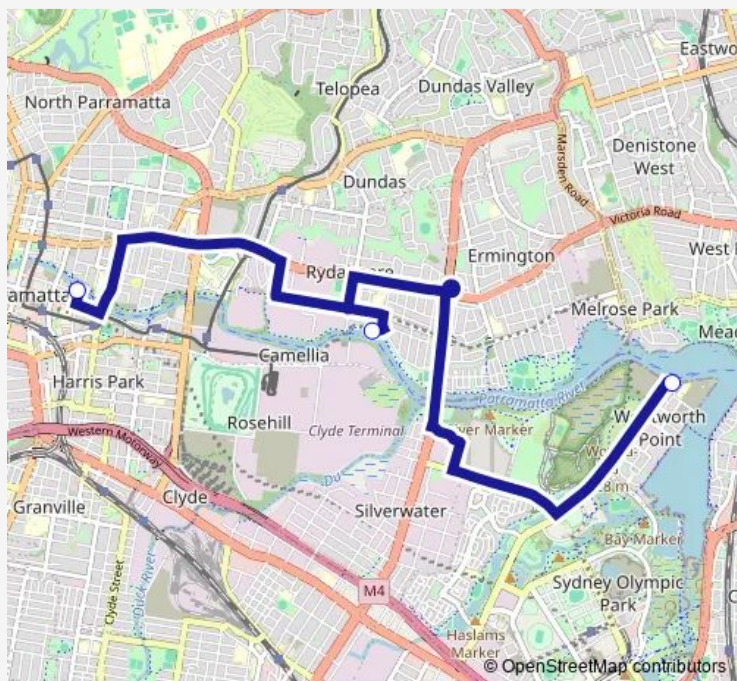

[Open route schedule](#)

Sydney Olympic Park Wharf, Access Rd, Hill Rd

Rydalmere Wharf

Parramatta Wharf, Phillip St

Route schedule

Sydney Olympic Park Wharf, Access Rd, Hill Rd — Parramatta Wharf, Phillip St

Monday 06:37-19:44

Tuesday 06:37-19:44

Wednesday 06:37-19:44

Thursday 06:37-19:44

Friday 06:37-19:44

Saturday 08:07-19:07

Sunday 08:07-19:07

Route info

Direction: Sydney Olympic Park Wharf, Access Rd, Hill Rd

Stops: 3

Trip Duration: 0 hour 34 min

Direction

Parramatta Wharf, Phillip St — Sydney Olympic Park Wharf, Access Rd, Hill Rd

3 stops

[Open route schedule](#)

Parramatta Wharf, Phillip St

Rydalmere Wharf

Sydney Olympic Park Wharf, Access Rd, Hill Rd

Route schedule

Parramatta Wharf, Phillip St — Sydney Olympic Park Wharf, Access Rd, Hill Rd

Monday	06:00-19:11
Tuesday	06:00-19:11
Wednesday	06:00-19:11
Thursday	06:00-19:11
Friday	06:00-19:11
Saturday	07:23-19:22
Sunday	07:23-19:22