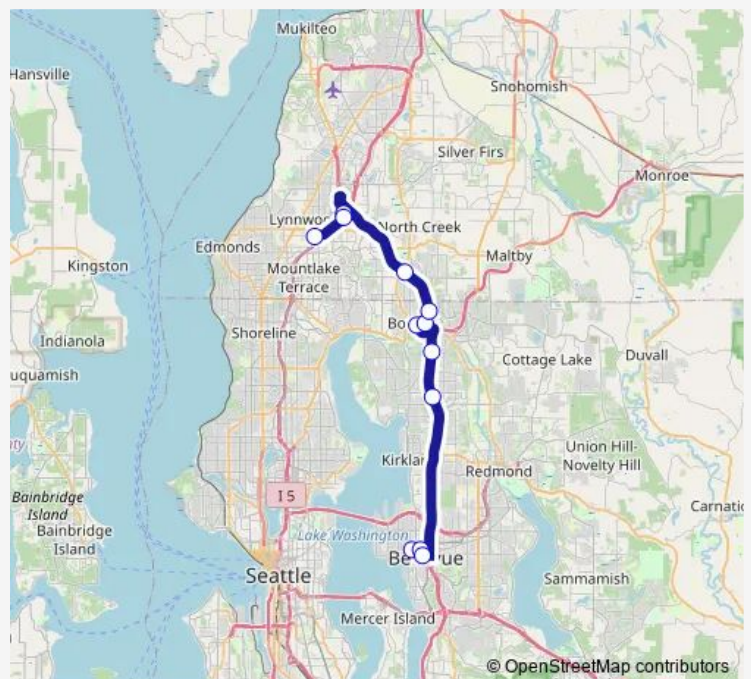

Bus 535 Lynnwood - Bellevue

[Go to website](#)

Direction

NE 10th St & 102nd Ave Ne — Lynnwood City Center Station Bay A5

12 stops

[Open route schedule](#)

NE 10th St & 102nd Ave Ne

NE 10th St & 108th Ave NE

Bellevue Transit Center Bay 4

Totem Lake Fwy Station

Brickyard Fwy Station

Beardslee Blvd & Sunrise Dr

UW Bothell & Cascadia College

I-405 & NE 195th St Flyer Stop

Canyon Park Park & Ride Bay 3

Alderwood Mall Pkwy & 184th St Sw

Alderwood Mall Pkwy & Beech Rd

Lynnwood City Center Station Bay A5

Route schedule

NE 10th St & 102nd Ave Ne — Lynnwood City Center Station Bay A5

Monday	05:50-22:20
Tuesday	05:50-22:20
Wednesday	05:50-22:20
Thursday	05:50-22:20
Friday	05:50-22:20
Saturday	08:05-22:10
Sunday	—

Route info

Direction: NE 10th St & 102nd Ave Ne

Stops: 12

Trip Duration: 1 hour 1 min

535 — Lynnwood - Bellevue

Direction

Lynnwood City Center Station Bay D1 — NE 10th St & 102nd Ave Ne

13 stops