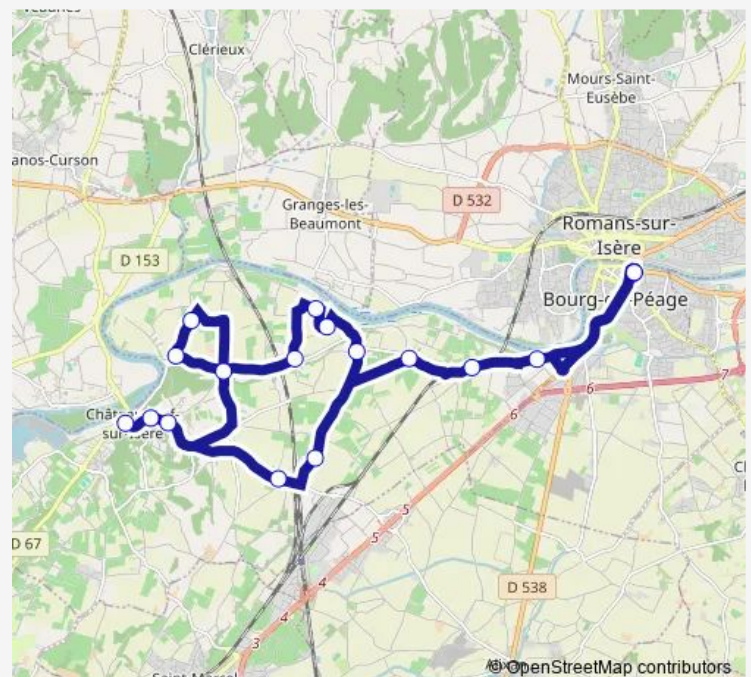

## Bus 535 Ligne 530

[Go to website](#)

### Route schedule

BDP College DE L'Europe — BDP College DE L'Europe

Monday 07:35

Tuesday 07:35

Wednesday 07:35

Thursday 07:35

Friday 07:35

Saturday —

### Route info

Direction: BDP College DE L'Europe

Stops: 17

Trip Duration: 0 hour 55 min

535 — Ligne 530

535 Bus time schedules and route maps are available in an offline PDF at [busmaps.com](https://busmaps.com). Use the [busmaps.com](https://busmaps.com) website to see live bus times, train schedule or subway schedule, and step-by-step directions for all public transit in Valence