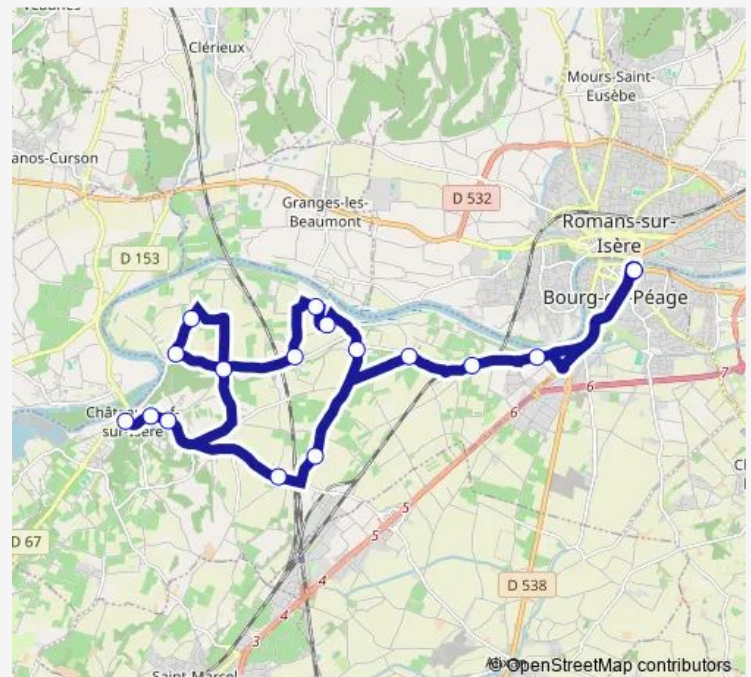

Vanelle Centrale

Vanelle Stade

Trompe Pauvre

Ecole A.Dureau

Cassiopee

Beauregard

BDP College DE L'Europe

Route schedule

BDP College DE L'Europe — BDP College DE L'Europe

Monday 07:35

Tuesday 07:35

Wednesday 07:35

Thursday 07:35

Friday 07:35

Saturday —

Sunday —

Route info

Direction: BDP College DE L'Europe

Stops: 17

Trip Duration: 0 hour 55 min

535 — Ligne 530

535 Bus time schedules and route maps are available in an offline PDF at busmaps.com. Use the busmaps.com website to see live bus times, train schedule or subway schedule, and step-by-step directions for all public transit in Valence