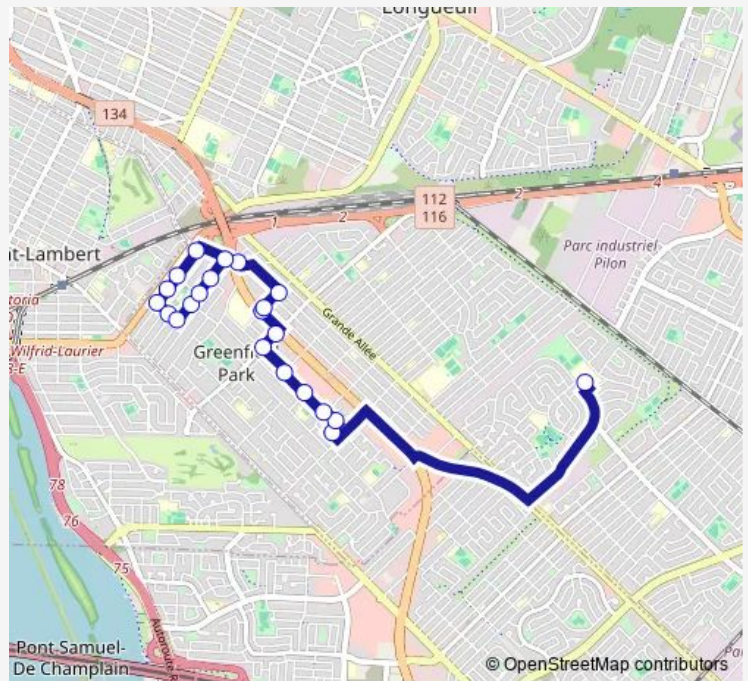

Monday	16:15
Tuesday	16:15
Wednesday	16:15
Thursday	16:15
Friday	16:15
Saturday	—
Sunday	—

Route info

Direction: Ecole Secondaire Centennial Regional High School

Stops: 22

Trip Duration: 0 hour 25 min

535 — École Centennial

Direction

Charron et civique 289 — Ecole Secondaire Centennial Regional High School

23 stops

[Open route schedule](#)

Charron et civique 289

Charron et Bernard-Darche

Charron et civique 165

Charron et André-Charpentier

Tuesday 09:05

Wednesday 09:05

Thursday 09:05

Friday 09:05

Saturday —

Sunday —

Route info

Direction: Charron et civique 289