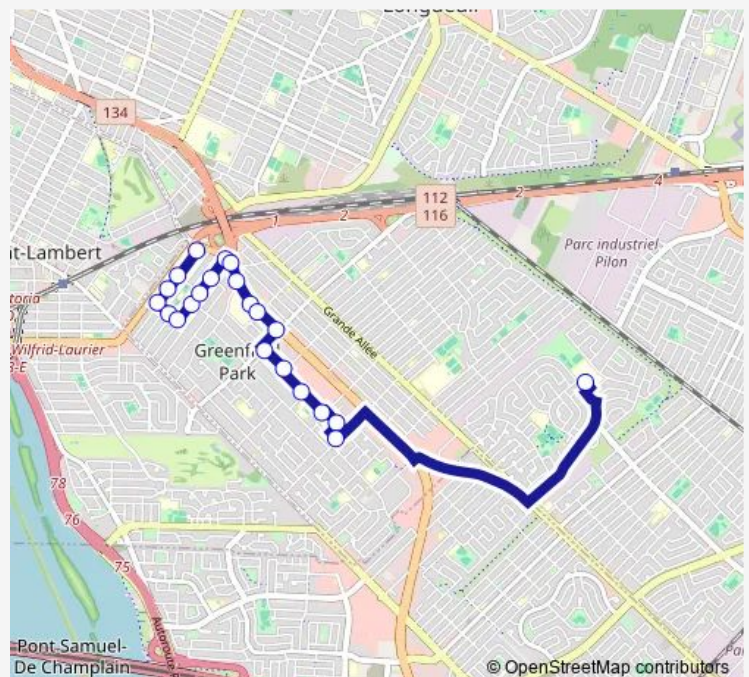

Thursday 09:05

Friday 09:05

Saturday —

Sunday —

Route info

Direction: 289 Charron

Stops: 22

Trip Duration: 0 hour 20 min

535 — École Centennial Regional High School

Direction

École Centennial High School — Jeannette / St-Georges

21 stops

[Open route schedule](#)

École Centennial High School

Laurie / Vivian

578 Dorothy