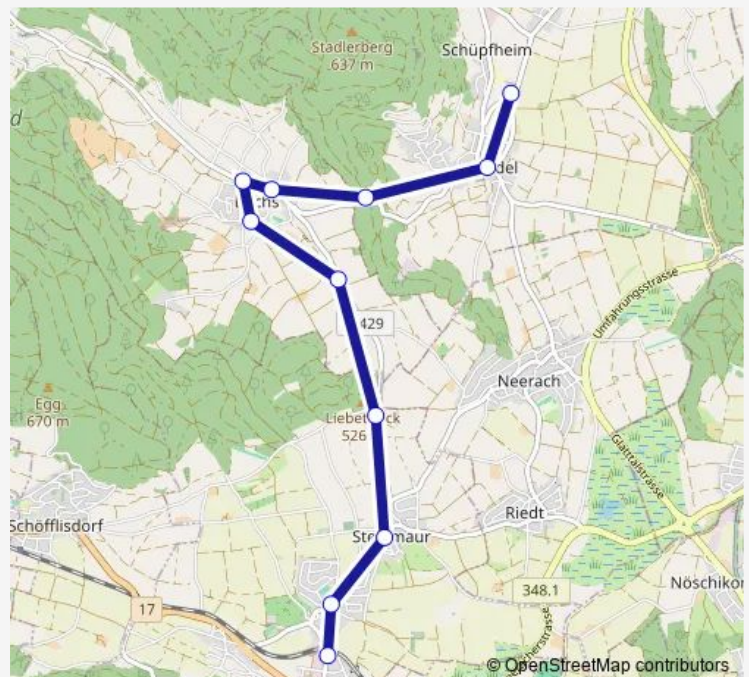

### Direction

Stadel b. N., Neuwis-Huus — Steinmaur, Bahnhof

11 stops

[Open route schedule](#)

Stadel b. N., Neuwis-Huus

Stadel b. N., Zentrum

Stadel b. N., Stig

Bachs, Neu-Bachs

Bachs, Milchhütte

Bachs, Alt-Bachs

Bachs, Weiherbach

Steinmaur, Heitlig

Steinmaur, Obersteinmaur

Steinmaur, Gemeindehaus

Steinmaur, Bahnhof

### Route schedule

Stadel b. N., Neuwis-Huus — Steinmaur, Bahnhof

Monday 05:21

Tuesday 05:21

Wednesday 05:21

Thursday 05:21

Friday —

Saturday —

### Route info

Direction: Stadel b. N., Neuwis-Huus

Stops: 11

Trip Duration: 0 hour 16 min

535 Bus time schedules and route maps are available in an offline PDF at [busmaps.com](https://busmaps.com). Use the [busmaps.com](https://busmaps.com) website to see live bus times, train schedule or subway schedule, and step-by-step directions for all public transit in Dielsdorf