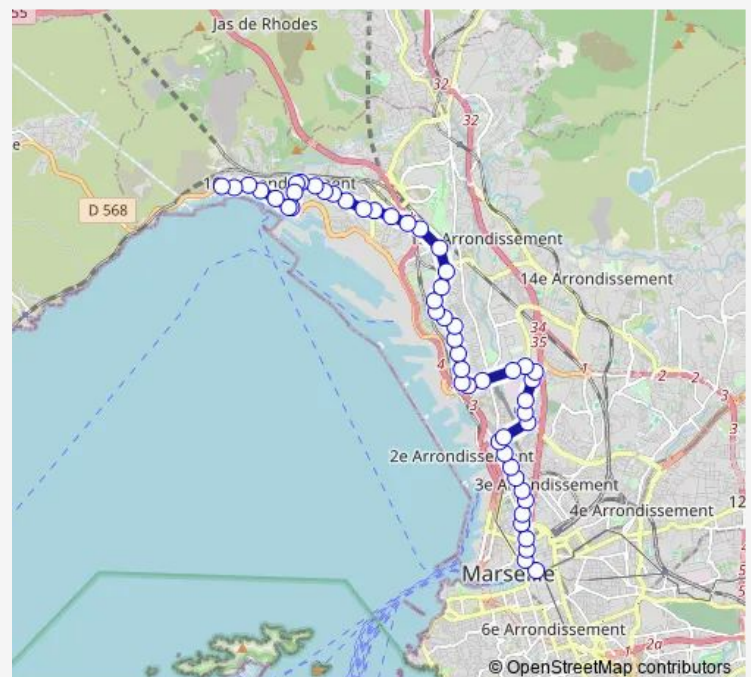

Salengro Briançon

Place Cazemajou

Place Bougainville

Casanova De Lesseps

Casanova Barbès

Casanova Etats Unis

Casanova Canet

Casanova Larousse

Canet Ambrosini

Gèze Sauvage

Oddo Lyon

Route schedule

Canebière Bourse — Estaque Riaux

Monday 21:25-00:45⁺¹

Tuesday 21:25-00:45⁺¹

Wednesday 21:25-00:45⁺¹

Thursday 21:25-00:45⁺¹

Friday 21:25-00:45⁺¹

Saturday 21:25-00:45⁺¹

Sunday 21:25-00:45⁺¹

Route info

Direction: Canebière Bourse

Stops: 52

Trip Duration: 0 hour 38 min

Tuesday 22:03-24:00

Wednesday 22:03-24:00

Thursday 22:03-24:00

Friday 22:03-24:00

Saturday 22:03-24:00

Sunday 22:03-24:00

Route info

Direction: Estaque Riaux