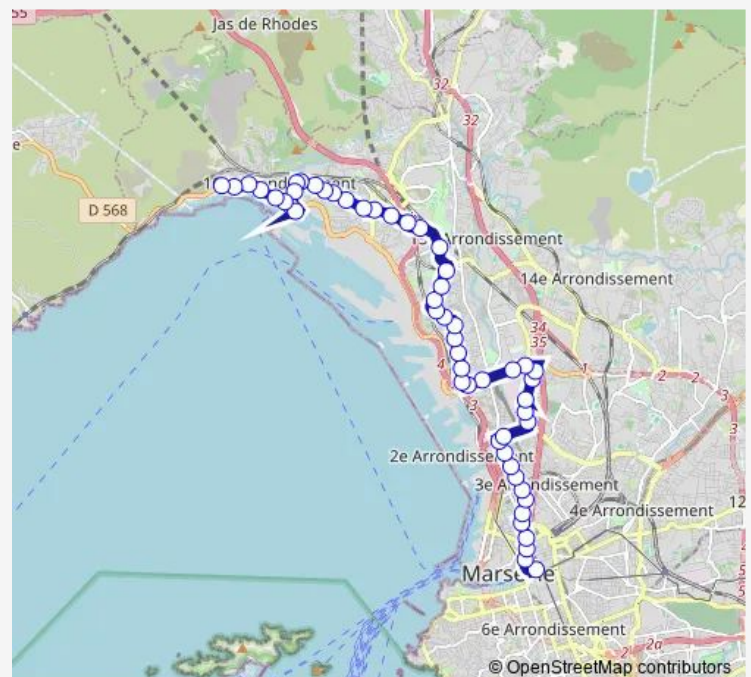

Thursday 21:38-24:00

Friday 21:38-24:00

Saturday 21:38-24:00

Sunday 21:38-24:00

Route info

Direction: Estaque Riaux

Stops: 55

Trip Duration: 0 hour 37 min