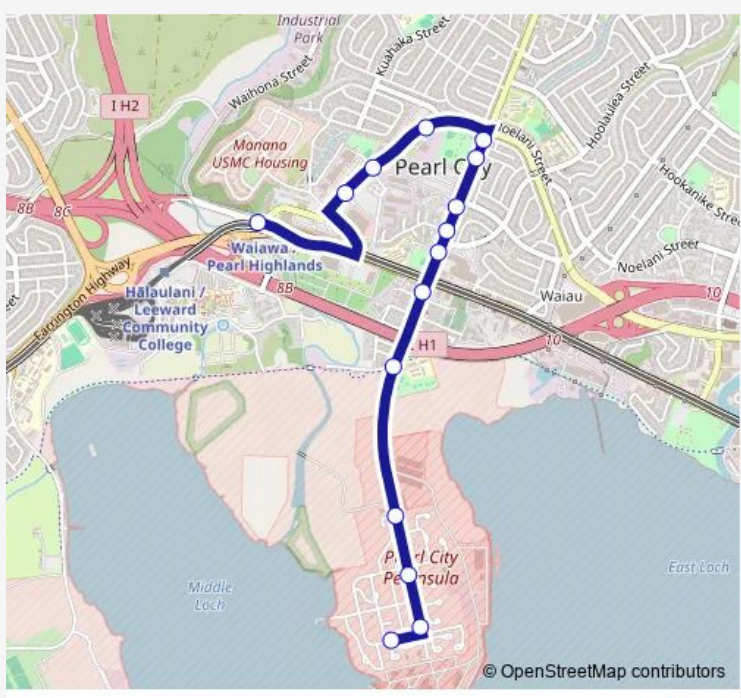

Bus 535 Pearl City Peninsula-Pearl Highlands

[Go to website](#)

Direction
 Franklin AVE + Robinson Ave — Kamehameha HWY + Waiawa Pearl Highlands Station

13 stops

[Open route schedule](#)

- Franklin AVE + Robinson Ave
- Laniwai AVE + Lanakila Ave
- Ashley AVE + Robinson Ave
- Lehua AVE + Lehua Community Park
- Lehua AVE + Fourth St
- Waimano Home RD + Hoolaulea St
- Waimano Home RD + Hoomalu St
- Waimano Home RD + Wahinani St
- Kuala ST + Kaakepa St
- Kuala ST + Makolu St
- Kuala ST + Acacia Rd
- Kamehameha HWY + Acacia Rd
- Kamehameha HWY + Waiawa Pearl Highlands Station

Route schedule
 Franklin AVE + Robinson Ave — Kamehameha HWY + Waiawa Pearl Highlands Station

Monday	04:05-19:00
Tuesday	04:05-19:00
Wednesday	04:05-19:00
Thursday	04:05-19:00
Friday	04:05-19:00
Saturday	07:05-19:00
Sunday	07:05-19:00

Route info

Direction: Franklin AVE + Robinson Ave

Stops: 13

Trip Duration: 0 hour 21 min

■ 535 — Pearl City Peninsula-Pearl Highlands **BusMaps**

Direction

Kamehameha HWY + Waiawa Pearl Highlands Station —
Franklin AVE + Robinson Ave

15 stops

[Open route schedule](#)

Kamehameha HWY + Waiawa Pearl Highlands Station

Kuala ST + Acacia Rd

Kuala ST + Makolu St

Kuala ST + Kaakepa St

Waimano Home RD + OPP Nanakai St

Waimano Home RD + OPP Wahinani St