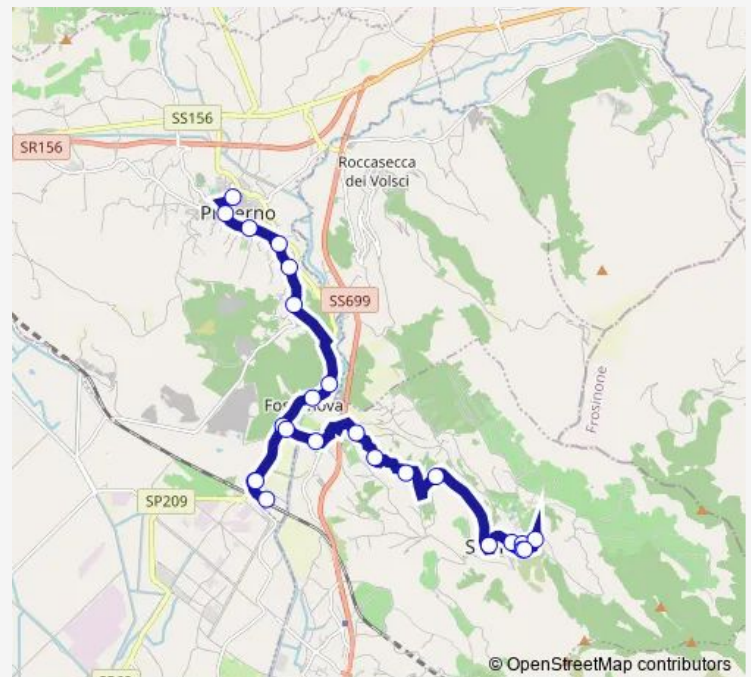

### Route schedule

Priverno | Terminal Bus | Ist. Superiore T. Rossi # f3429 —  
Sonnino | Via Pellegrini Via Arringo # f3825

Monday 15:00

Tuesday 15:00

Wednesday 15:00

Thursday 15:00

Friday 15:00

Saturday 14:35

### Route info

Direction: Priverno | Terminal Bus | Ist. Superiore T. Rossi # f3429

Stops: 24

Trip Duration: 0 hour 32 min

Priverno - Sonnino # Lt688d

Sonnino | Via D'Acquisto # f3823

Sonnino | Via Pellegrini Via D'Acquisto # f3824