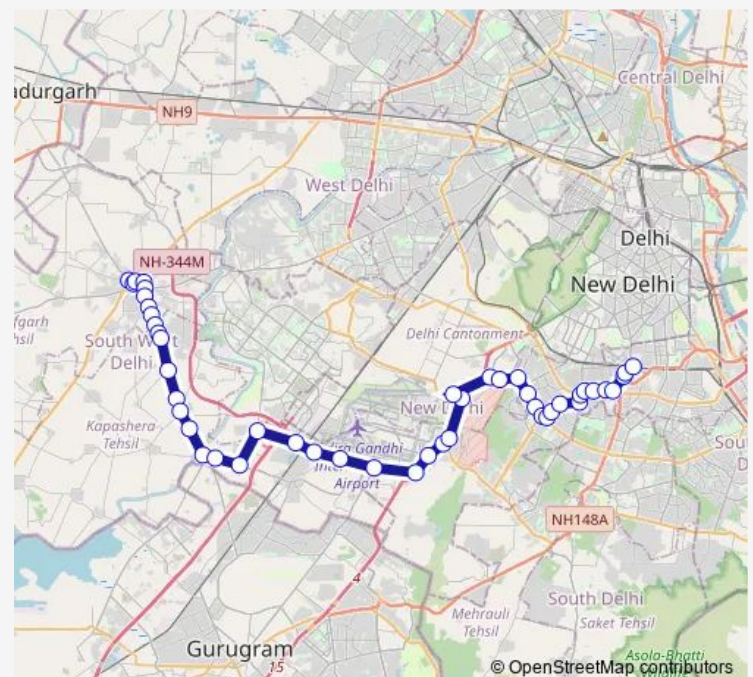

Dhool Siras

Sec-22-25 Dwarka

IOC Dwarka

Route schedule

Najafgarh Terminal — S J Terminal

Monday 06:45-17:50

Tuesday 06:45-17:50

Wednesday 06:45-17:50

Thursday 06:45-17:50

Friday 06:45-17:50

Saturday 06:45-17:50

Sunday 06:45-17:50

Route info

Direction: Najafgarh Terminal

Stops: 47

Trip Duration: 2 hour 7 min