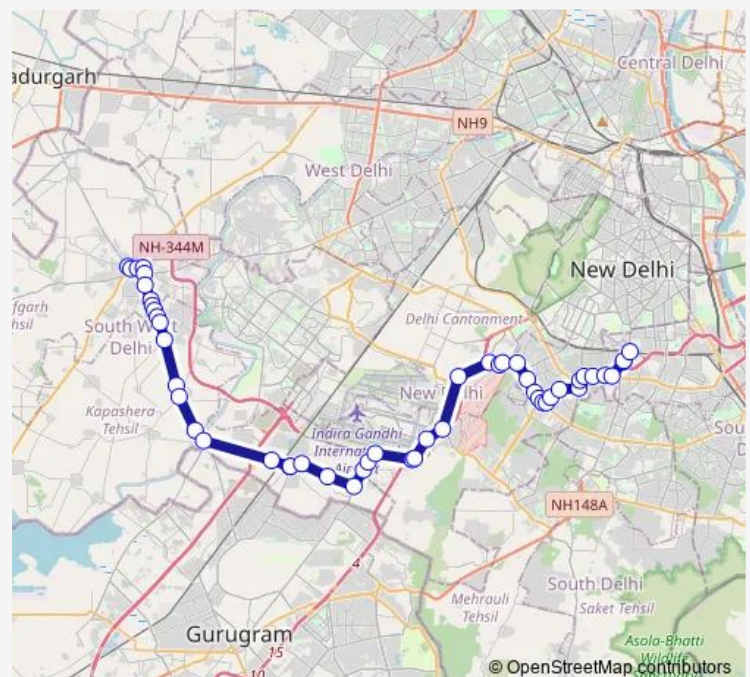

Bamnoli

Shri Golok Dham Bijwasan School

Pushpanjali (Farm)

Route schedule

Najafgarh Terminal — Safdurjung Terminal

Monday 11:18-20:38

Tuesday 11:18-20:38

Wednesday 11:18-20:38

Thursday 11:18-20:38

Friday 11:18-20:38

Saturday 11:18-20:38

Sunday 11:18-20:38

Route info

Direction: Najafgarh Terminal

Stops: 50

Trip Duration: 2 hour 18 min

Mahipal Pur (NH-8)

NHW 8 Crossing

APS Colony / Arjun Path

Subroto Park (Arjun Path)

Singhnal Enclave

Vasant Village

Swami Malai Mandir

R K Puram Sec-5