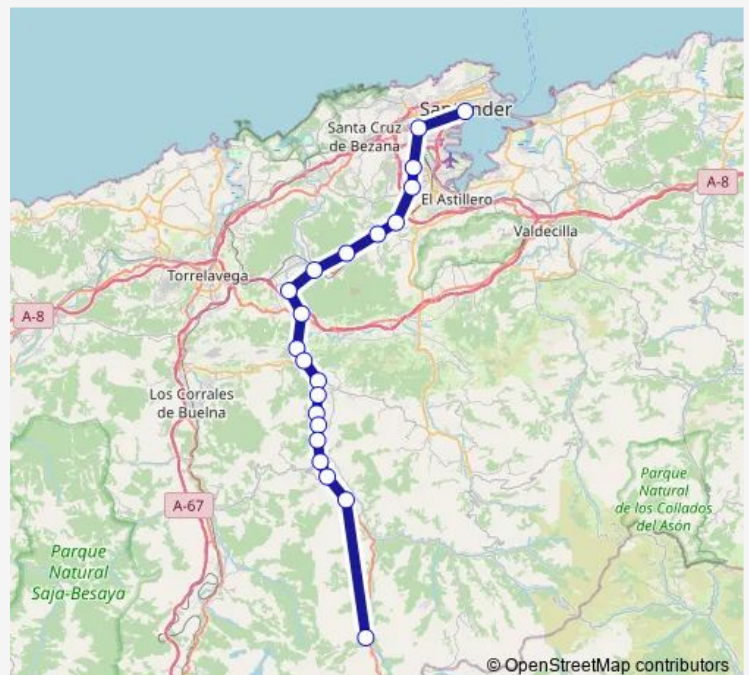

Direction

Santander E.A. — Luena

21 stops

[Open route schedule](#)

Santander E.A.

Peñacastillo (Santander)

Muriedas

Revilla De Camargo

Cianca

Parbayon

La Pasiega

Renedo De Pielagos

Carandia

Vargas

Puente Viesgo

Santa Ana

Soto-Aes

Corvera De Toranzo

Cillero

Prases

Borleña

Villegar De Toranzo

San Vicente De Toranzo

Ontaneda

Luena

Route schedule

Santander E.A. — Luena

Monday 09:00-19:45

Tuesday 09:00-19:45

Wednesday 09:00-19:45

Thursday 09:00-19:45

Friday 09:00-19:45

Saturday 10:00-20:00

Sunday 17:30-20:00

Route info

Direction: Santander E.A.

Stops: 21

Trip Duration: 1 hour 15 min