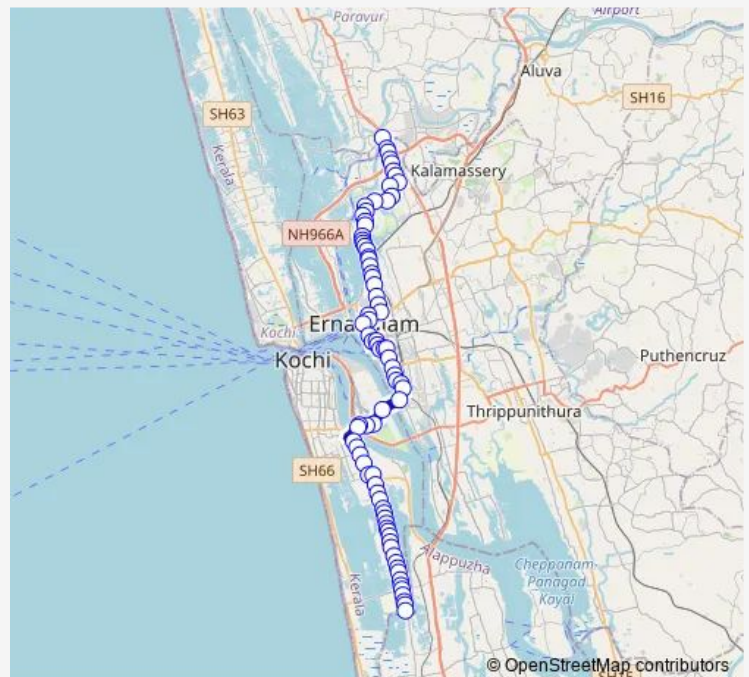

Thursday 06:00

Friday 06:00

Saturday 06:00

Sunday 06:00

Route info

Direction: Cheranalloor

Stops: 82

Trip Duration: 1 hour 29 min