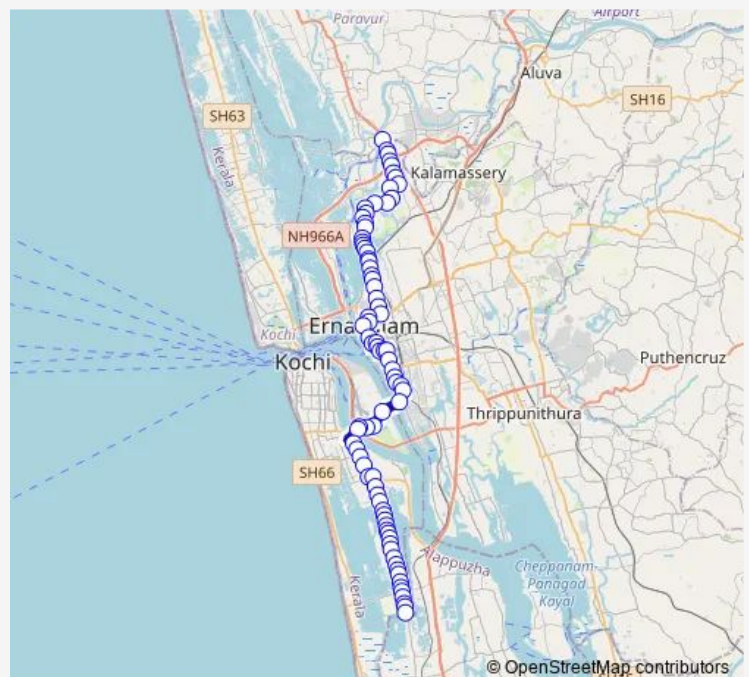

Thursday 06:00

Friday 06:00

Saturday 06:00

Sunday 06:00

Route info

Direction: Cheranalloor

Stops: 82

Trip Duration: 1 hour 29 min