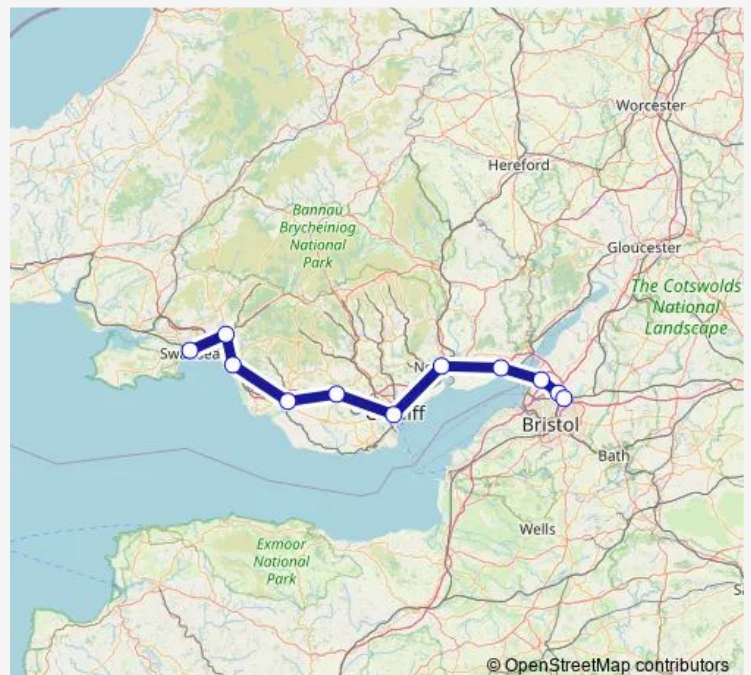

Rail Gw:Sw->Bpw GW train service from SWA to Bpw

[Go to website](#)

Direction

Swansea — Bristol Parkway

11 stops

[Open route schedule](#)

Swansea

Neath

Port Talbot Parkway

Bridgend

Pontyclun

Cardiff Central

Newport (S Wales)

Severn Tunnel Junction

Pilning

Patchway

Bristol Parkway

Route schedule

Swansea — Bristol Parkway

Monday 21:22

Tuesday 21:22

Wednesday 21:22

Thursday 21:22

Friday 21:22

Saturday —

Sunday —

Route info

Direction: Swansea

Stops: 11

Trip Duration: 1 hour 40 min

■ Gw:Sw->Bpw — GW train service from SWA to Bpw

Gw:Swa->Bpw Rail time schedules and route maps are available in an offline PDF at busmaps.com. Use the busmaps.com website to see live bus times, train schedule or subway schedule, and step-by-step directions for all public transit in Almondsbury