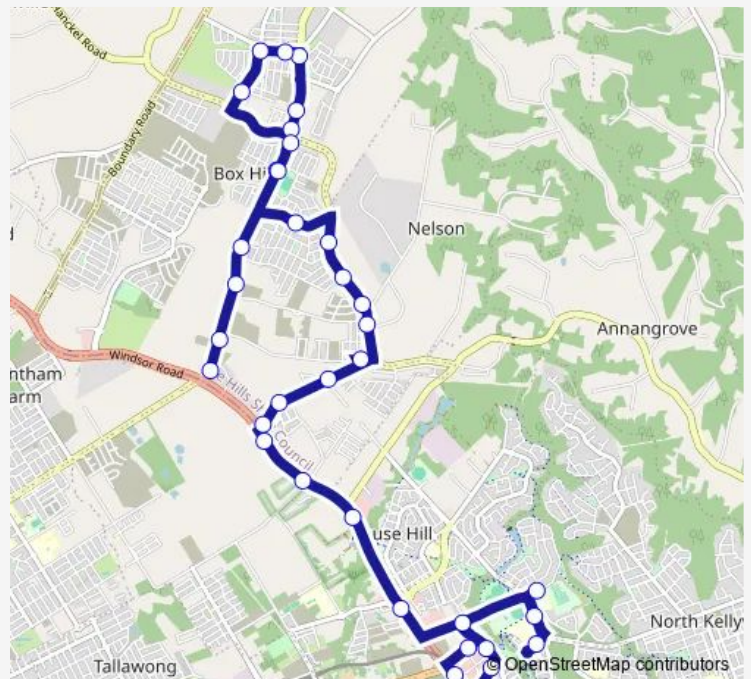

Hynds Rd At Nelson Rd

Nelson Rd Opp Mchale Way

Old Pitt Town Rd After Mason Rd

196 Old Pitt Town Rd

182 Old Pitt Town Rd

George St At Corvus Way

Route schedule

Our Lady Of The Angels Primary School, Wellgate Av — Terry Rd Before Windsor Rd

Monday 15:25

Tuesday 15:25

Wednesday 15:25

Thursday 15:25

Friday 15:25

Saturday —

Sunday —

Route info

Direction: Our Lady Of The Angels Primary School, Wellgate Av

Stops: 34

Trip Duration: 0 hour 49 min

2651 — Ironbark Ridge PS to Gables via Box Hill

76 Terry Rd

Fontana Dr After Old Pitt Town Rd

Fontana Dr At Triumph Rd

Fontana Dr Before Bunyarra Pde

Bunyarra Pde At Kalinda Av

Bunyarra Pde At Valletta Dr

Valletta Dr After Triumph Rd

Terry Rd After Old Pitt Town Rd

63 Terry Rd

43 Terry Rd

Terry Rd Before Mason Rd