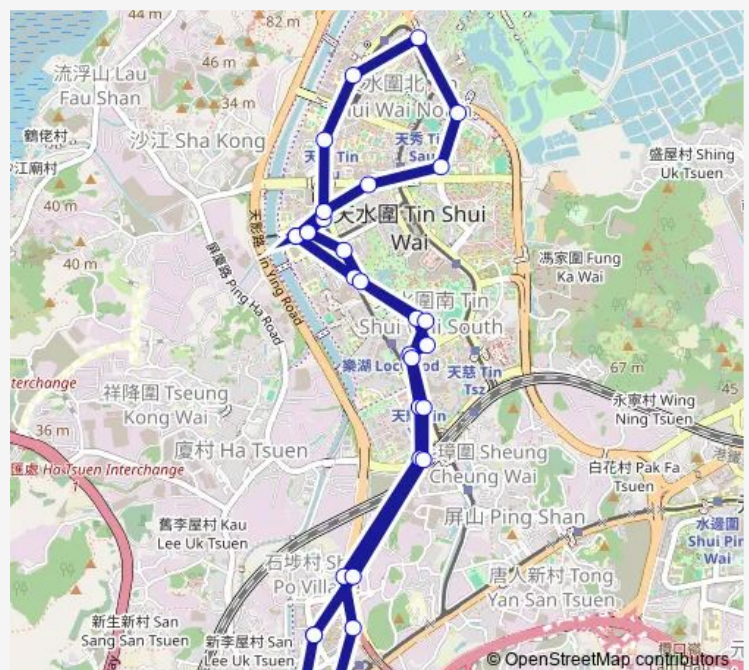

Bus 621 Hung Shui KIU (Hung Yuen Road) - TIN Shui WAI North (Wetland Park Road) (VIA TIN Shui WAI Hospital) (Circular)

[Go to website](#)

Direction

HUNG SHUI KIU (HUNG YUEN ROAD) GMB STOP — HUNG SHUI KIU (HUNG YUEN ROAD) GMB STOP

31 stops

[Open route schedule](#)

HUNG SHUI KIU (HUNG YUEN ROAD) GMB STOP

HUNG SHUI KIU MAIN STREET NEAR L/F FA4208

CASTLE PEAK ROAD NEAR HUNG SHUI KIU LR STOP

HUNG TIN ROAD NEAR HUNG FUK ESTATE BUS STOP

HUNG TIN ROAD NEAR SHEK PO TSUEN

Ping HA Road Near TIN Shui WAI Station BUS Stop

TIN YIU ROAD, NEAR SHING LAI HOUSE, TIN SHING COURT|TIN YIU ROAD NEAR TIN SHING COURT BUS STOP

TIN WU ROAD NEAR SHERWOOD COURT BUS STOP|TIN WU ROAD, NEAR SHERWOOD COURT BLOCK 1, KINGSWOOD VILLAS

TIN WU ROAD NEAR JU CHING CHU SECONDARY SCHOOL

TIN SHUI ROAD NEAR TIN SHUI WAI PARK BUS STOP

TIN SHUI ROAD, OUTSIDE TIN SHUI COMMERCIAL COMPLEX|TIN SHUI ROAD NEAR TIN SHUI ESTATE BUS STOP

TIN SHUI WAI HOSPITAL

TIN TAN STREET OUTSIDE FEHD YUEN LONG DEPOT

TIN SHUI ROAD NEAR TIN WAH ESTATE BUS STOP

TIN SHUI ROAD NEAR TIN YAN ESTATE BUS STOP

TIN SHUI ROAD NEAR TIN CHAK ESTATE BUS STOP

Route schedule

HUNG SHUI KIU (HUNG YUEN ROAD) GMB STOP — HUNG SHUI KIU (HUNG YUEN ROAD) GMB STOP

Monday	06:00-18:30
Tuesday	06:00-18:30
Wednesday	06:00-18:30
Thursday	06:00-18:30
Friday	06:00-18:30
Saturday	06:00-18:30
Sunday	06:00-18:30

Route info

Direction: HUNG SHUI KIU (HUNG YUEN ROAD) GMB STOP

Stops: 31

Trip Duration: 0 hour 45 min