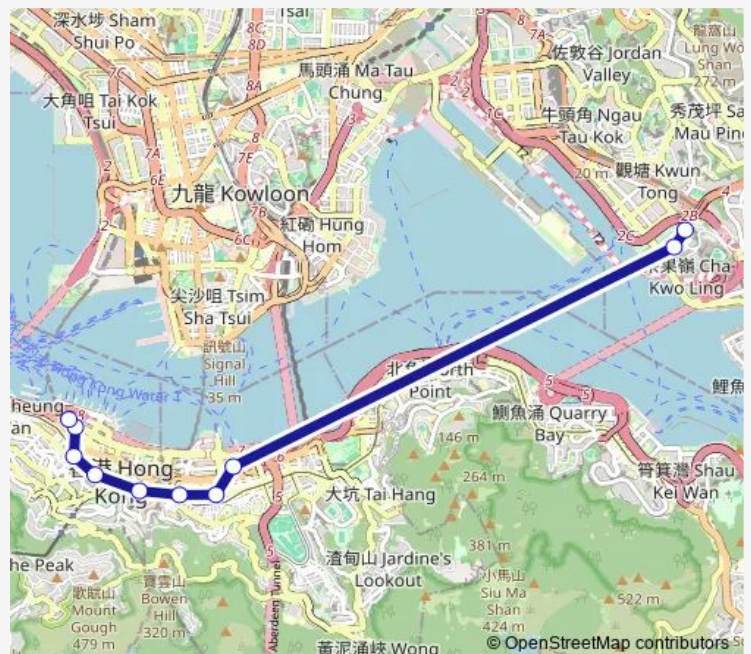

[Ctb] Methodist House, Hennessy Road[[Kmb+Ctb] Methodist House/
Methodist House, Hennessy Road[[Kmb] Methodist House

[Ctb] Admiralty Station - Pacific Place, Queensway[[Kmb+Ctb] Pacific Place/
Admiralty Station - Pacific Place, Queensway[[Kmb] Pacific Place

[Ctb] Cheung Kong Center, Queen'S Road Central[[Kmb+Ctb] Cheung Kong Center/
Cheung Kong Center, Queen'S Road Central

[Ctb] Pedder Street[[Kmb+Ctb] Pedder Street/
Pedder Street

[Ctb] Hong Kong Station, MAN Cheung Street[[Kmb+Ctb] Hong Kong Station/
Hong Kong Station, MAN Cheung Street[[Kmb] Hong Kong Station

[Ctb] Hong Kong Station[[Kmb+Ctb] Central (Hong Kong Station) BUS Terminus/
Hong Kong Station[[Kmb] Central (Hong Kong Station) BUS Terminus

Route schedule

[Kmb+Ctb] Laguna City BUS Terminus/
Laguna City[[Kmb] Laguna City BUS Terminus — [Ctb] Hong Kong Station[[Kmb+Ctb] Central (Hong Kong Station) BUS Terminus/
Hong Kong Station[[Kmb] Central (Hong Kong Station) BUS Terminus

Monday 07:10-08:35

Tuesday 07:10-08:35

Wednesday 07:10-08:35

Thursday 07:10-08:35

Friday 07:10-08:35

Saturday 08:05-08:35

Sunday —

Route info

Direction: [Kmb+Ctb] Laguna City BUS Terminus/
Laguna City[[Kmb] Laguna City BUS Terminus

Stops: 10

Trip Duration: 0 hour 38 min