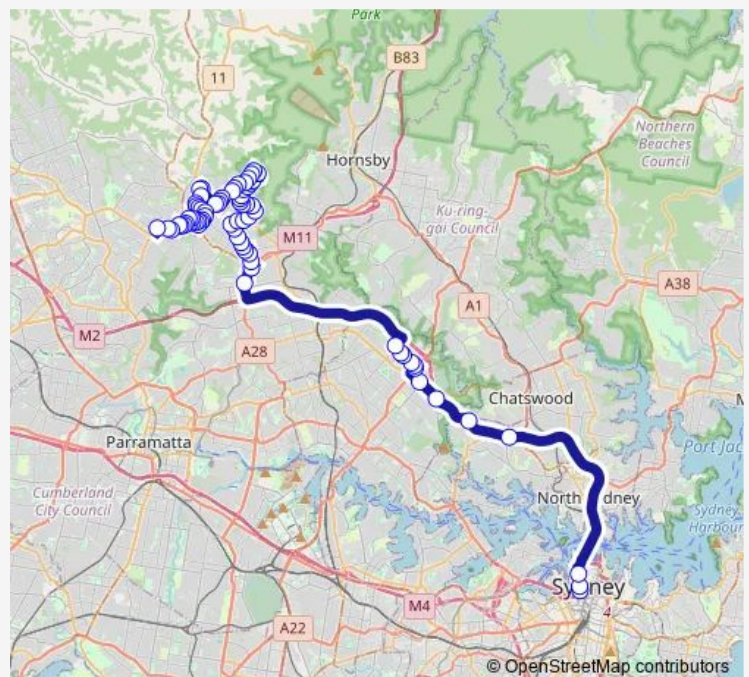

Waterloo Rd After Coolinga St

Waterloo Rd Opp Khartoum Rd

Waterloo Rd At Byfield St

Macquarie University Station, Herring Rd, Stand A

Pennant Hills Rd At Aiken Rd

Pennant Hills Rd After Castle Hill Rd

Cardinal Av At Fairburn Av

### Route schedule

Kent St After Druitt St — Castle Hill Interchange, Old Castle Hill Rd, Stand B

Monday 06:45-22:10

Tuesday 06:45-22:10

Wednesday 06:45-22:10

Thursday 06:45-22:10

Friday 06:45-22:10

Saturday 07:28-22:50

### Route info

Direction: Kent St After Druitt St

Stops: 74

Trip Duration: 1 hour 24 min

621 — Castle Hill to City Wynyard via Cherrybrook

Cherrybrook Public School, New Line Rd

New Line Rd Before Boundary Rd