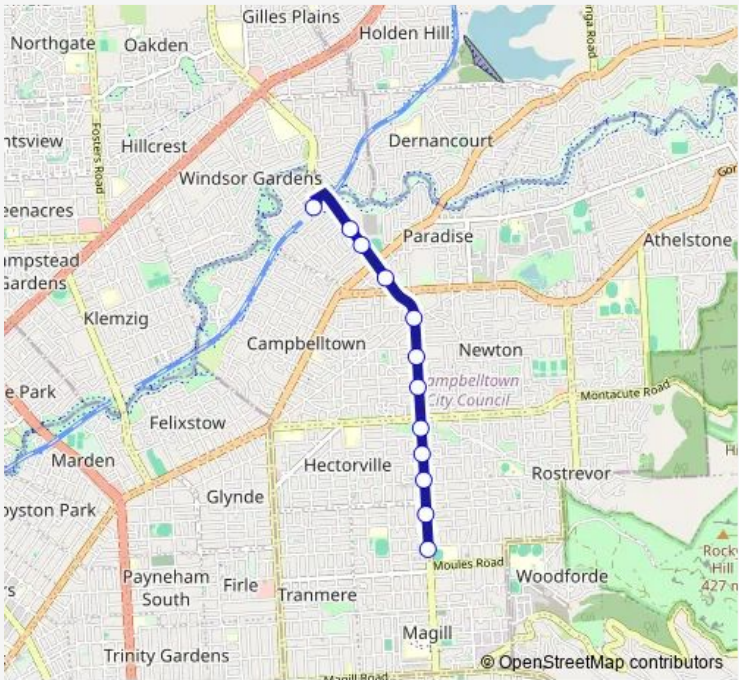

- Stop 21B St Bernards Rd - West side
- Stop 21C St Bernards Rd - West side
- Stop 22 St Bernards Rd - West side
- Stop 22A St Bernards Rd - West side
- Stop 22B St Bernards Rd - West side
- Stop 23 Newton Rd - West side
- Stop 23A Newton Rd - West side
- Stop 24 Newton Rd - West side
- Stop 24A Darley Rd - West side
- Stop 25 Darley Rd - South West side
- Stop 25A Darley Rd - West side
- Zone G Paradise Interchange - North West side

Route schedule
 Stop 21B St Bernards Rd - West side — Zone G Paradise Interchange - North West side

Monday	15:30
Tuesday	15:30
Wednesday	14:35
Thursday	15:30
Friday	15:30
Saturday	—
Sunday	—

Route info

Direction: Stop 21B St Bernards Rd - West side

Stops: 12

Trip Duration: 0 hour 15 min

Direction

Zone I Paradise Interchange - North West side — Stop 21B
St Bernards Rd - East side

12 stops

[Open route schedule](#)

Zone I Paradise Interchange - North West side

Stop 25A Darley Rd - East side

Stop 25 Darley Rd - North East side

Stop 24A Darley Rd - East side

Stop 24 Newton Rd - East side

Stop 23A Newton Rd - East side

Stop 23 Newton Rd - East side

Stop 22B St Bernards Rd - East side