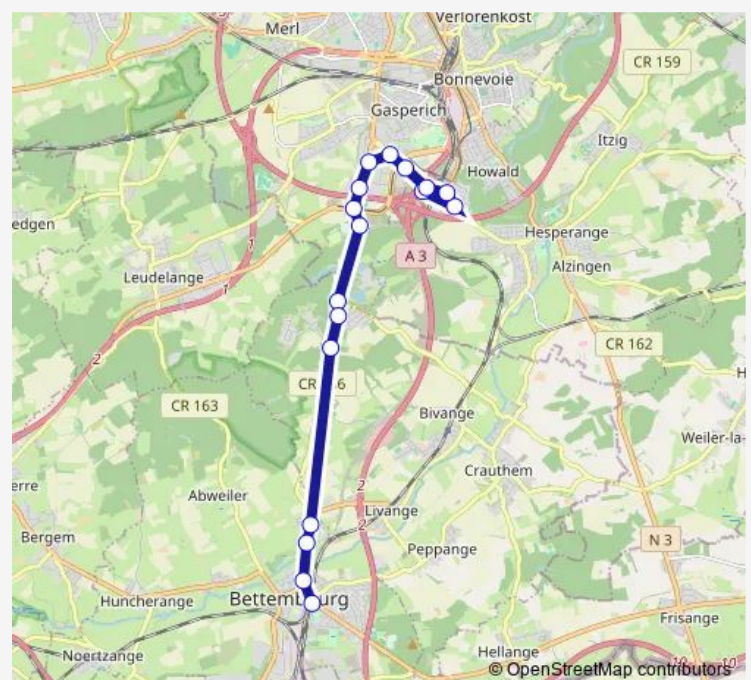

### Route schedule

Howald, P&R Howald Quai 4 — Bettembourg, Gare routière

Monday 05:18-23:48

Tuesday 05:18-23:48

Wednesday 05:18-23:48

Thursday 05:18-23:48

Friday 05:18-23:48

Saturday 05:48-23:48

### Route info

Direction: Howald, P&R Howald Quai 4

Stops: 17

Trip Duration: 0 hour 25 min