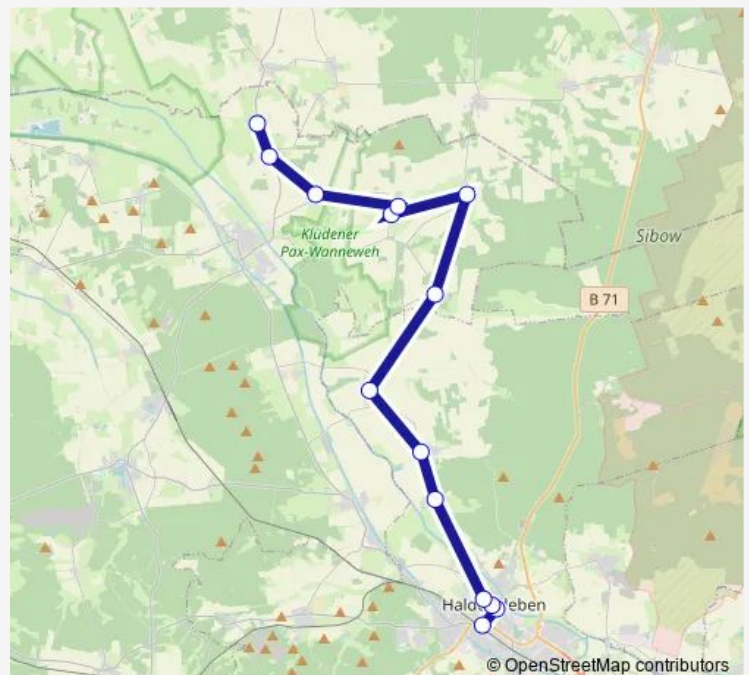

Friday 12:20-15:20

Saturday —

Sunday —

Route info

Direction: Haldensleben, Zob

Stops: 14

Trip Duration: 0 hour 42 min

Direction

Zobbenitz — Haldensleben, Zob

14 stops

[Open route schedule](#)

Zobbenitz

Zobbenitz, Kiga

Klüden

Dorst

Uthmöden

Direction

Elsebeck — Haldensleben, Zob

16 stops

[Open route schedule](#)

Elsebeck

Berenbrock

Lössewitz

Zobbenitz

Wednesday 06:33-13:51

Thursday 06:33-13:51

Friday 06:33-13:51

Saturday —

Sunday —

Route info

Direction: Elsebeck

Stops: 16