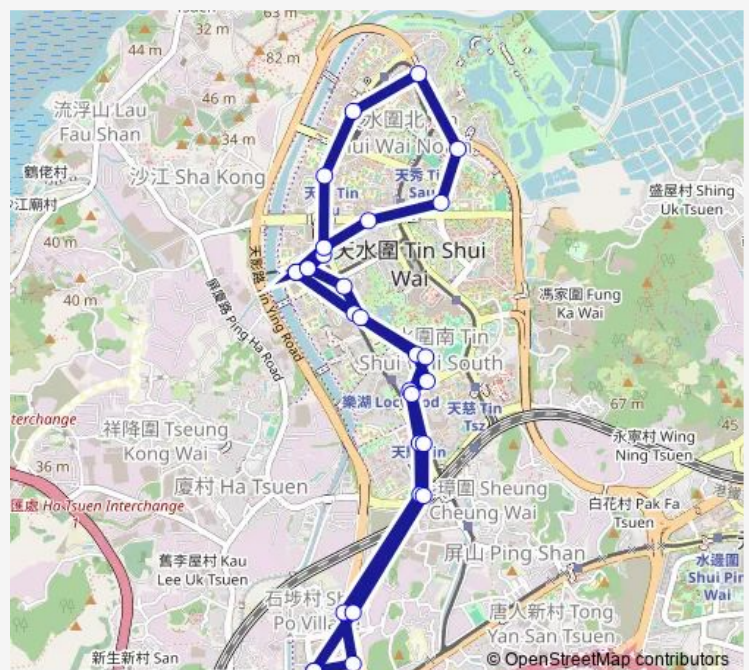

Bus 621 Hung Shui KIU (Hung Yuen Road) - TIN Shui WAI North (Wetland Park Road) (VIA TIN Shui WAI Hospital) (Circular) (Morning Departure)

[Go to website](#)

Direction

HUNG SHUI KIU (HUNG YUEN ROAD) GMB STOP — HUNG SHUI KIU (HUNG YUEN ROAD) GMB STOP

29 stops

[Open route schedule](#)

HUNG SHUI KIU (HUNG YUEN ROAD) GMB STOP

HUNG TIN ROAD NEAR HUNG FUK ESTATE BUS STOP

HUNG TIN ROAD NEAR SHEK PO TSUEN

Ping HA Road Near TIN Shui WAI Station BUS Stop

TIN YIU ROAD, NEAR SHING LAI HOUSE, TIN SHING COURT|TIN YIU ROAD NEAR TIN SHING COURT BUS STOP

TIN WU ROAD NEAR SHERWOOD COURT BUS STOP|TIN WU ROAD, NEAR SHERWOOD COURT BLOCK 1, KINGSWOOD VILLAS

TIN WU ROAD NEAR JU CHING CHU SECONDARY SCHOOL

TIN SHUI ROAD NEAR TIN SHUI WAI PARK BUS STOP

TIN SHUI ROAD, OUTSIDE TIN SHUI COMMERCIAL COMPLEX|TIN SHUI ROAD NEAR TIN SHUI ESTATE BUS STOP

TIN SHUI WAI HOSPITAL

TIN TAN STREET OUTSIDE FEHD YUEN LONG DEPOT

TIN SHUI ROAD NEAR TIN WAH ESTATE BUS STOP

TIN SHUI ROAD NEAR TIN YAN ESTATE BUS STOP

TIN SHUI ROAD NEAR TIN CHAK ESTATE BUS STOP

WETLAND PARK ROAD NEAR HONG KONG WETLAND PARK BUS STOP

TIN KWAI ROAD NEAR VIANNI COVE BUS STOP

Route schedule

HUNG SHUI KIU (HUNG YUEN ROAD) GMB STOP — HUNG SHUI KIU (HUNG YUEN ROAD) GMB STOP

Monday 07:15

Tuesday 07:15

Wednesday 07:15

Thursday 07:15

Friday 07:15

Saturday —

Sunday —

Route info

Direction: HUNG SHUI KIU (HUNG YUEN ROAD) GMB STOP

Stops: 29

Trip Duration: 0 hour 35 min