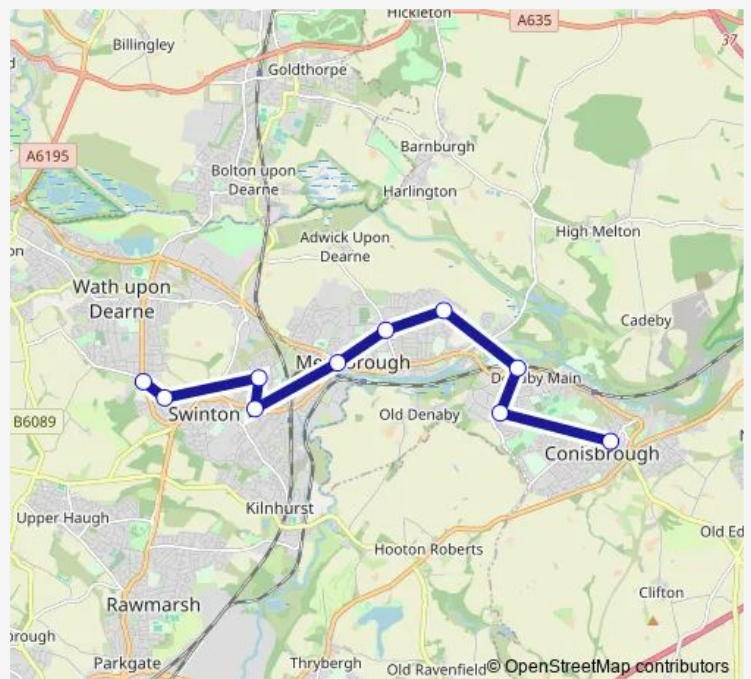

Adwick Road/Princess Road

Hartley Street/Wath Road

Station Street/Queen Street

Thomas Street/Duke Street

Racecourse Road/Scorahs Lane

Wath Wood Road/Woodlands Road

### Route schedule

Church Street/West Street — Wath Wood Road/Woodlands Road

Monday 08:00

Tuesday 08:00

Wednesday 08:00

Thursday 08:00

Friday 08:00

Saturday —

### Route info

Direction: Church Street/West Street

Stops: 10

Trip Duration: 0 hour 50 min

**Direction**

Wath Wood Road/Woodlands Road — Church Street/Wellgate

8 stops

[Open route schedule](#)

## Route schedule

Wath Wood Road/Woodlands Road — Church Street/Wellgate

Monday 15:46

Tuesday 15:46

Wednesday 15:46

Thursday 15:46

Friday 15:46

Saturday —