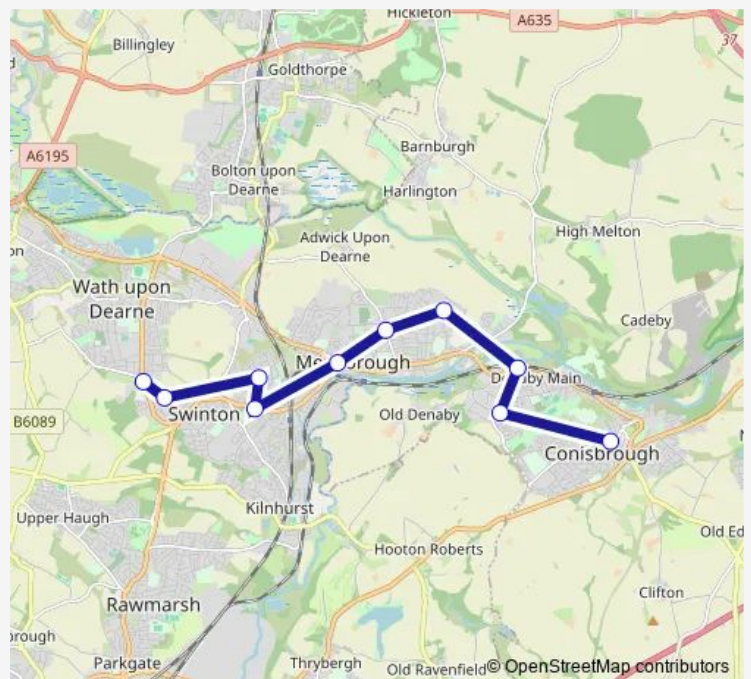

Doncaster Road/St Chads Square

Coniston Road/Coniston Court

Adwick Road/Princess Road

Hartley Street/Wath Road

Station Street/Queen Street

Thomas Street/Duke Street

Racecourse Road/Scorahs Lane

Wath Wood Road/Woodlands Road

Route schedule

Church Street/West Street — Wath Wood Road/Woodlands Road

Monday 08:00

Tuesday 08:00

Wednesday 08:00

Thursday 08:00

Friday 08:00

Saturday —

Sunday —

Route info

Direction: Church Street/West Street

Stops: 10

Trip Duration: 0 hour 50 min

Direction

Wath Wood Road/Woodlands Road — Church Street/Wellgate

8 stops

[Open route schedule](#)

Wath Wood Road/Woodlands Road

Racecourse Road/Romwood Avenue

Thomas Street/Cresswell Road

Queen Street/King Street

Coniston Road/Coniston Court

Doncaster Road/Hill Top Road

Harrogate Drive/Hill Top Road