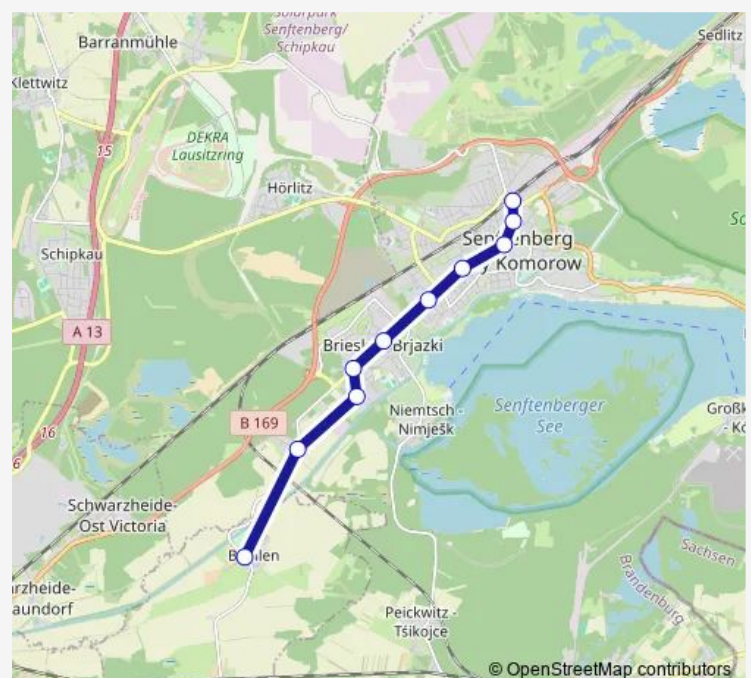

Peickwitz, Siedlung, Mast 2

Peickwitz, Dorfplatz, Mast 2

Niemtsch, Feuerwehrdepot, Mast 2

Senftenberg, Feuerwehrdepot, Mast 2

Senftenberg, Sportplatz

Senftenberg, Altstadt

Senftenberg Theaterpassage

Senftenberg, Busbahnhof, Mast 5

### Route schedule

Schwarzbach, Guteborner Str., Mast 1 — Senftenberg, Busbahnhof, Mast 5

Monday	14:00
Tuesday	14:00
Wednesday	—
Thursday	14:00
Friday	14:00
Saturday	—
Sunday	—

### Route info

Direction: Schwarzbach, Guteborner Str., Mast 1

Stops: 19

Trip Duration: 0 hour 50 min

## Direction

Biehlen, Mast 2 — Senftenberg, Busbahnhof, Mast 5

10 stops

[Open route schedule](#)

Biehlen, Mast 2

Brieske, Dorf, Mast 2

Brieske Ost,Feierabendheim, Mast 1

Brieske Ost, Hotel Marga, Mast 2