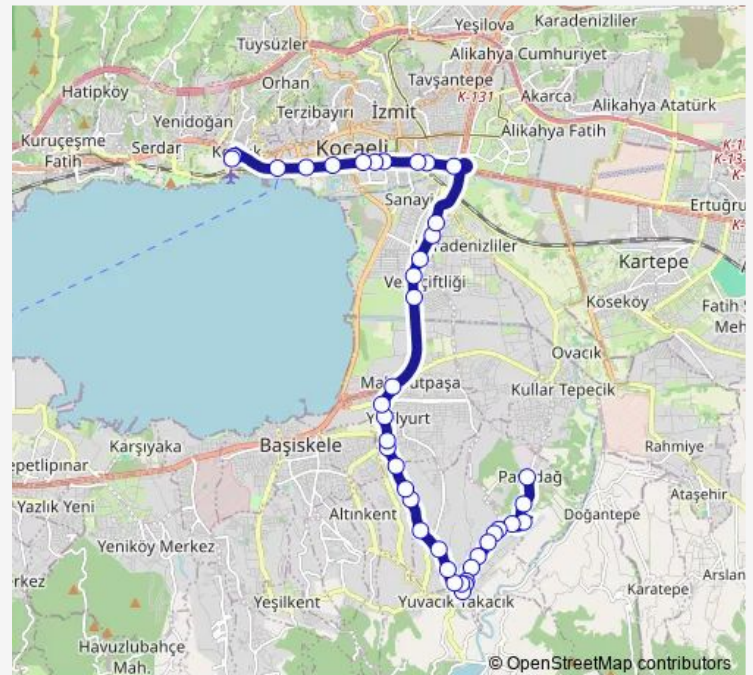

Thursday 08:08-20:53

Friday 08:08-20:53

Saturday 08:03-20:53

Sunday 08:53-20:53

Route info

Direction: Bati Terminali Peronlar

Stops: 44

Trip Duration: 0 hour 34 min