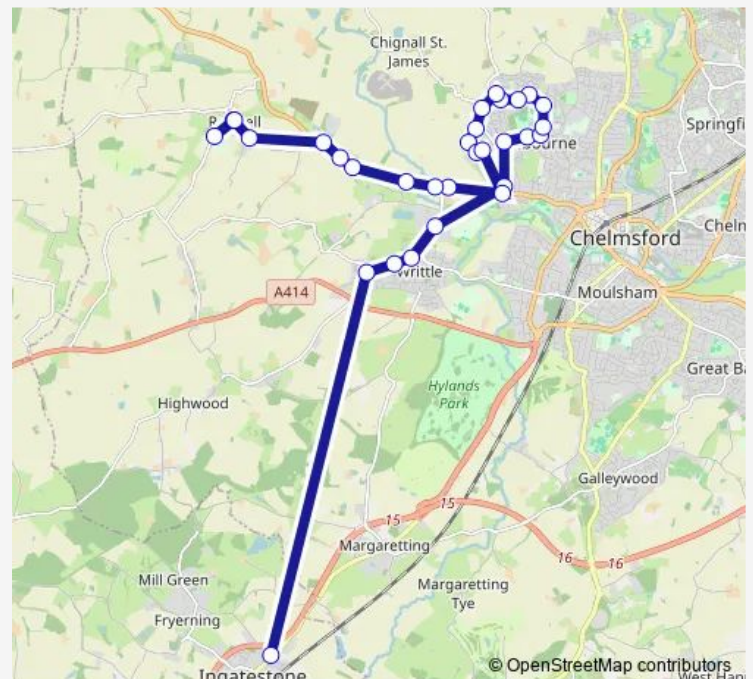

Peggotty Close

Weller Grove

Madeline Place

Wickfield Ash

Micawber Way

Chignal Road

Welland Avenue

Eden Way

Thursday 15:41

Friday 15:41

Saturday —

Sunday —

Route info

Direction: Seymour Field

Stops: 31

Trip Duration: 0 hour 42 min

Wickfield Ash

Micawber Way

Chignal Road

Welland Avenue

Eden Way

Trent Road Triangle

Trent Road Shops

Chignal Corner