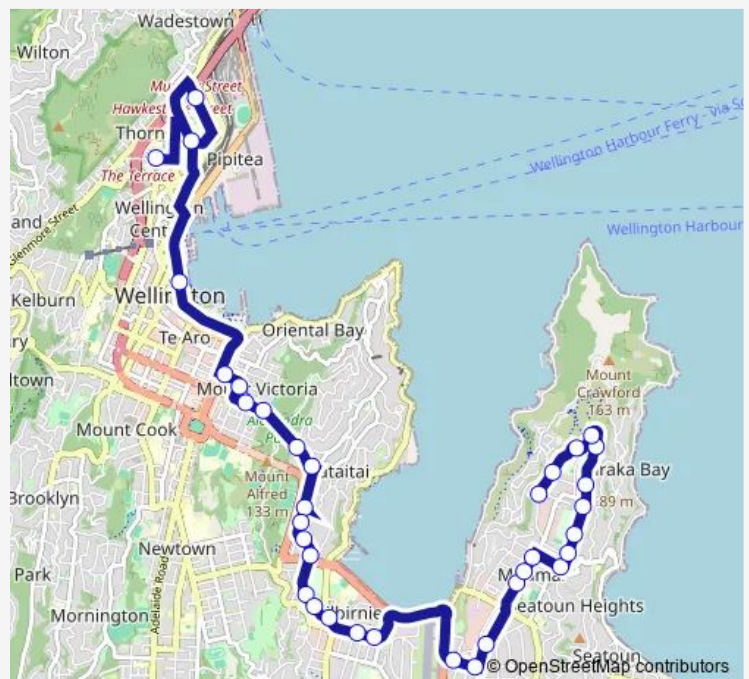

Pirie Street at Porritt Avenue (near 77)

Pirie Street at Bus Tunnel

Waitoa Road at Bus Tunnel

Hataitai - Stop B

Moxham Avenue at Raupo Street (near 87)

Kilbirnie School - Moxham Avenue

Kupe Street at Hamilton Road

Hamilton Road at Wellington Road (near 115)

Wellington Regional Aquatic Centre

Kilbirnie Library - Kilbirnie Crescent

Kilbirnie - Stop A

Rongotai Road (near 119)

Rongotai Road at Troy Street

Caledonia Street (near 9) (school stop)

Route schedule

St Mary's College - Hill Street (school stop North) — Miramar North Road (near 56)

Monday 15:28

Tuesday 15:28

Wednesday 15:28

Thursday 15:28

Friday 15:28

Saturday —

Sunday —

Route info

Direction: St Mary's College - Hill Street (school stop North)

Stops: 35

Trip Duration: 0 hour 40 min

Caledonia Street at Hobart Street (school stop)

Hobart Street at Wexford Road

Park Road at Byron Street (near 45)