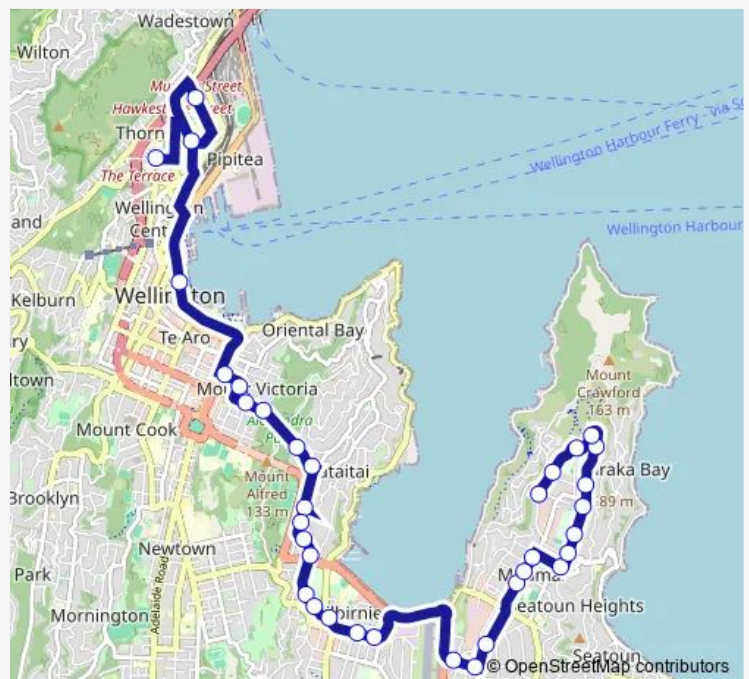

Pirie Street at Porritt Avenue (near 77)

Pirie Street at Bus Tunnel

Waitoa Road at Bus Tunnel

Hataitai - Stop B

Moxham Avenue at Raupo Street (near 87)

Kilbirnie School - Moxham Avenue

Kupe Street at Hamilton Road

Hamilton Road at Wellington Road (near 115)

Wellington Regional Aquatic Centre

Kilbirnie Library - Kilbirnie Crescent

Kilbirnie - Stop A

Rongotai Road (near 119)

Rongotai Road at Troy Street

Caledonia Street (near 9) (school stop)

Route schedule

St Mary's College - Hill Street (school stop North) — Miramar North Road (near 56)

Monday 15:28

Tuesday 15:28

Wednesday 15:28

Thursday 15:28

Friday 15:28

Saturday —

Sunday —

Route info

Direction: St Mary's College - Hill Street (school stop North)

Stops: 35

Trip Duration: 0 hour 40 min

Caledonia Street at Hobart Street (school stop)

Hobart Street at Wexford Road

Park Road at Byron Street (near 45)