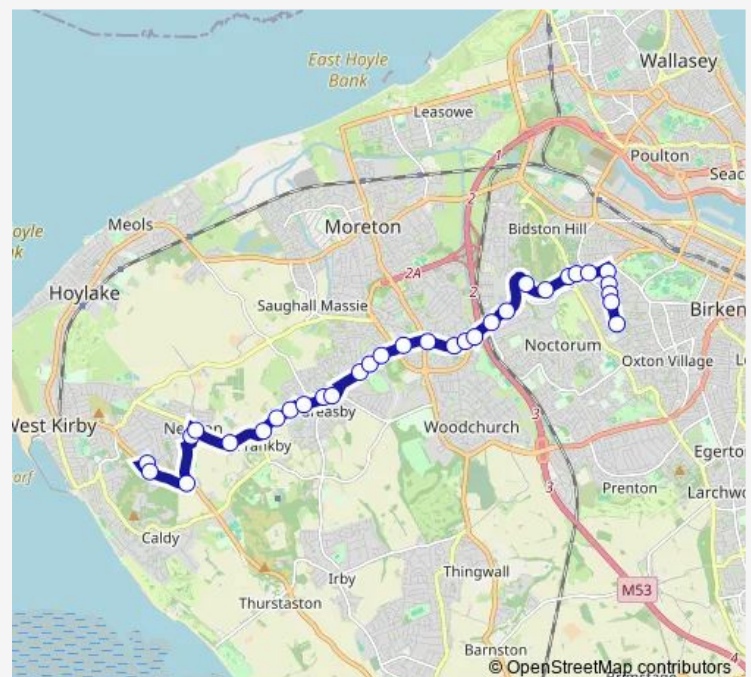

Bus 621

[Go to website](#)

Direction

Caldy Grammar School — Kingsmead Road

32 stops

[Open route schedule](#)

Caldy Grammar School

Fleck Lane

Column Road

Bracken Drive

China Farm Lane

Frankby Stiles

Frankby Green

St Johns Church

Frankby Close

Hillcrest Drive

Old Pump Lane

Macdonald Drive

Wood Lane

Broadway

Cortsway

Welton Avenue

Tinas Way

Wroxham Drive

Ford Drive

Ford Road

Upton Station

Route schedule

Caldy Grammar School — Kingsmead Road

Monday 15:25-15:42

Tuesday 15:25-15:42

Wednesday 15:25-15:42

Thursday 15:25-15:42

Friday 15:25-15:42

Saturday —

Sunday —

Route info

Direction: Caldly Grammar School

Stops: 32

Trip Duration: 0 hour 28 min

621